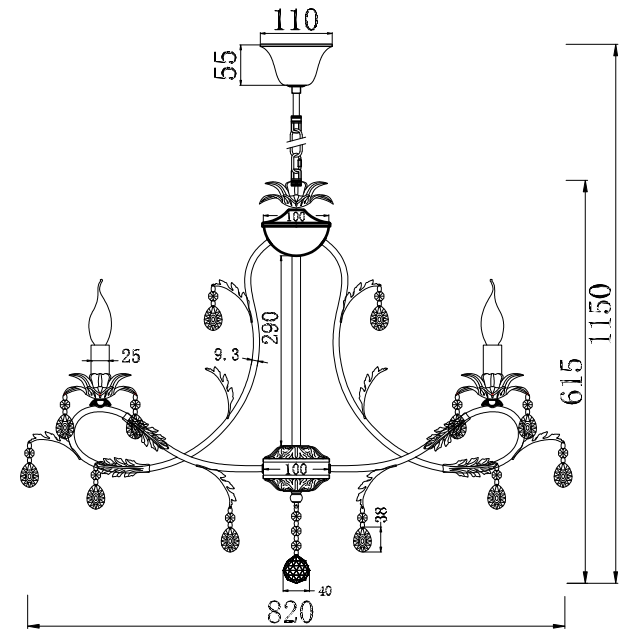

# INSTRUCTION

**MODEL: FR3040-PL-08-WG**  
**CHANDELIER**

8 X E14 (60W)

FREYA-LIGHT.COM