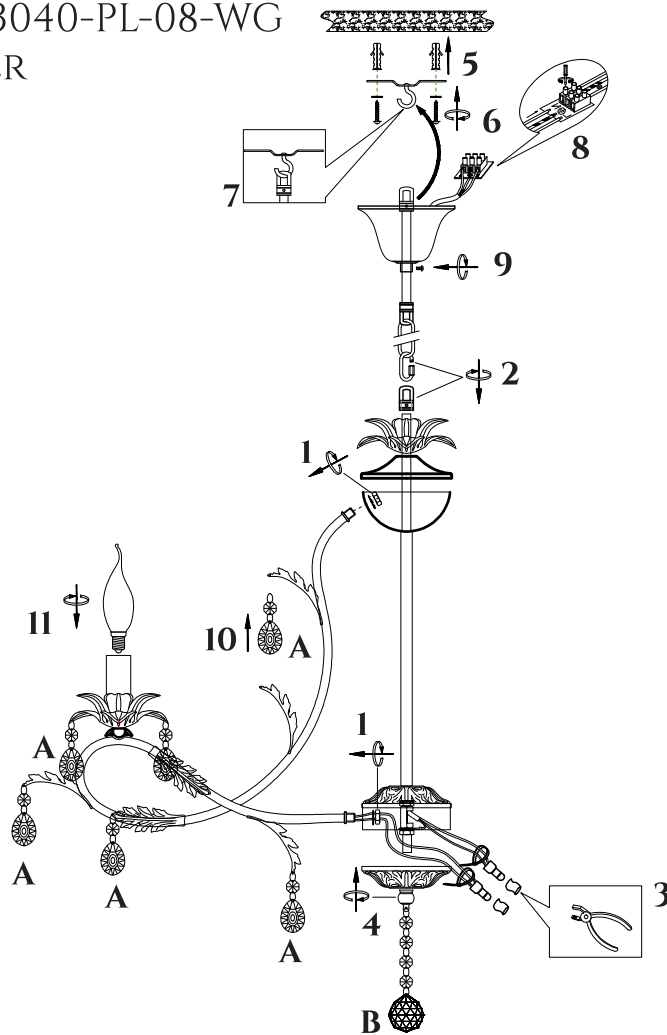

# INSTRUCTION

**MODEL: FR3040-PL-08-WG**  
**CHANDELIER**

8 X E14 (60W)

FREYA-LIGHT.COM