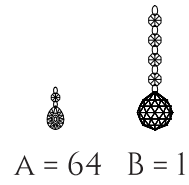

# INSTRUCTION

**MODEL: FR3040-PL-08-WG**  
**CHANDELIER**

8 X E14 (60W)

FREYA-LIGHT.COM