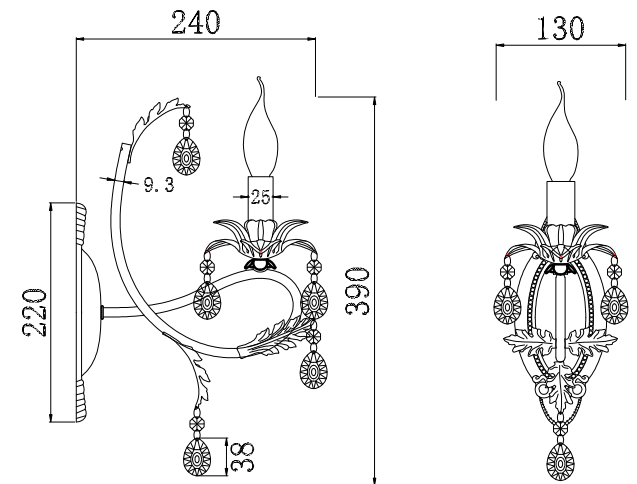

# INSTRUCTION

**MODEL:** FR3040-WL-01-WG  
SCONCE

A = 7

1 X E14 (60W)

FREYA-LIGHT.COM