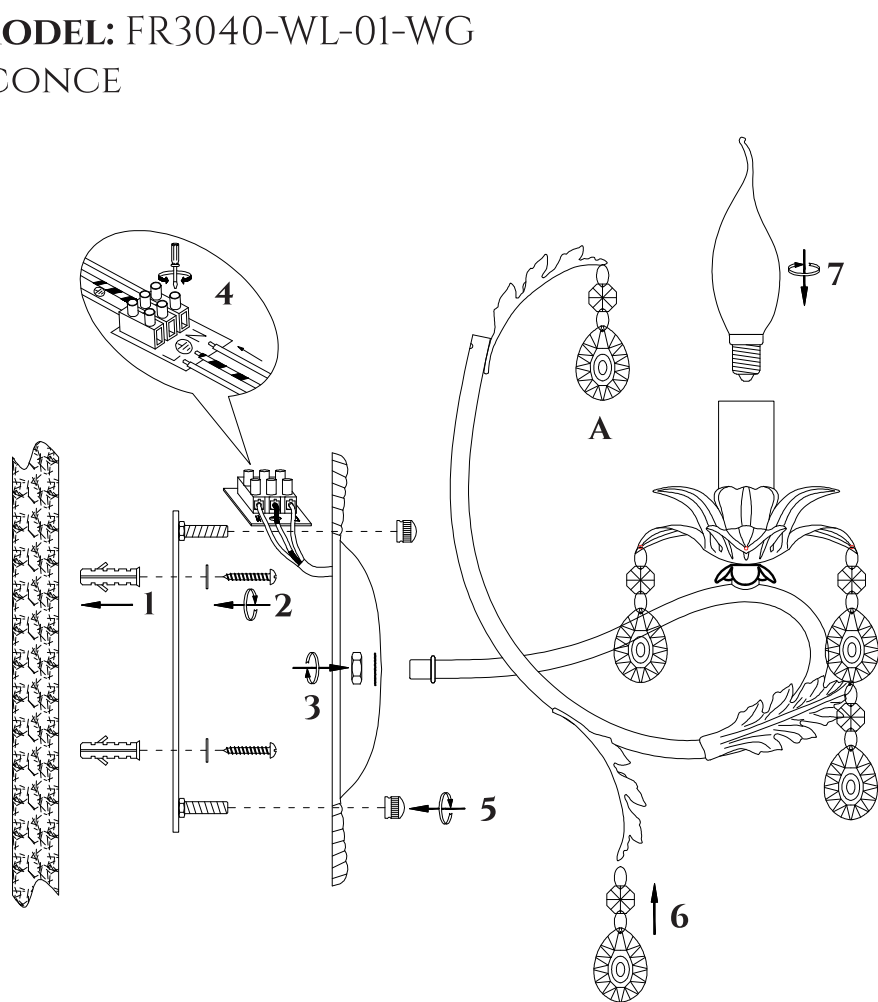

# INSTRUCTION

**MODEL:** FR3040-WL-01-WG  
SCONCE

A = 7

1 X E14 (60W)

FREYA-LIGHT.COM