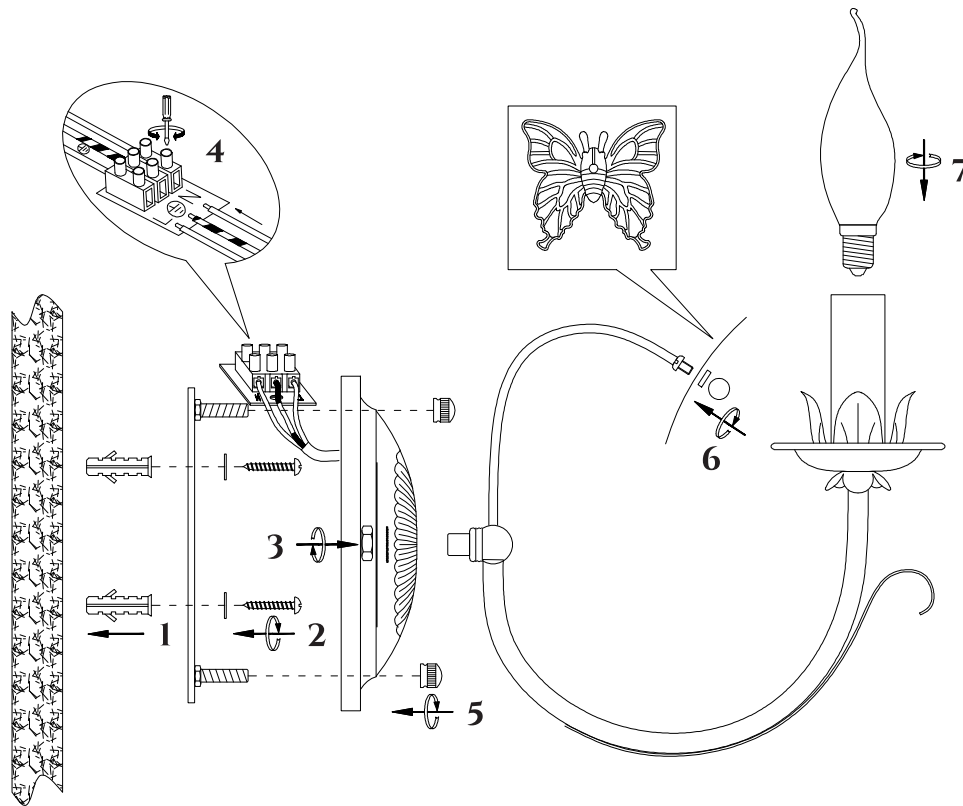

# INSTRUCTION

**MODEL:** FR3043-WL-01-BG  
SCONCE

1 X E14 (60W)

FREYA-LIGHT.COM