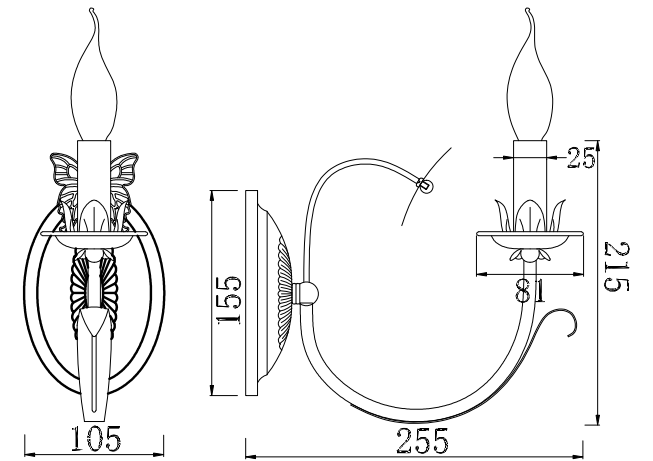

# INSTRUCTION

**MODEL:** FR3043-WL-01-BG  
SCONCE

1 X E14 (60W)

FREYA-LIGHT.COM