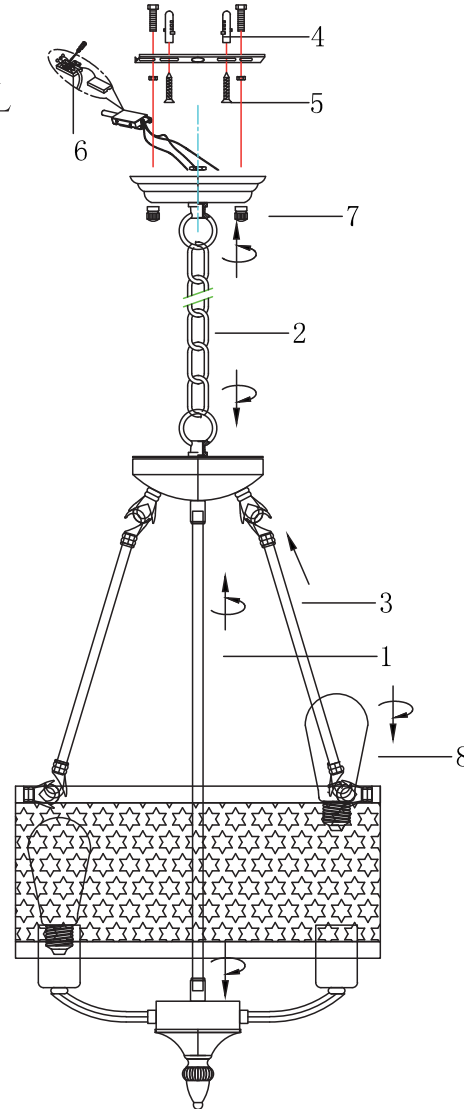

FREYA
TRADITION OF QUALITY

INSTRUCTION

MODEL: FR4166-PL-03C-BL
CHANDELIER

3 X E27 (60W)

FREYA-LIGHT.COM