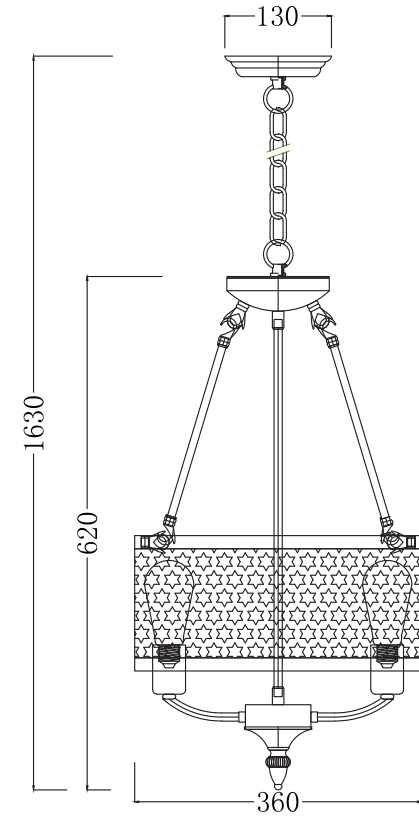

FREYA
TRADITION OF QUALITY

INSTRUCTION

MODEL: FR4166-PL-03C-BL
CHANDELIER

3 X E27 (60W)

FREYA-LIGHT.COM