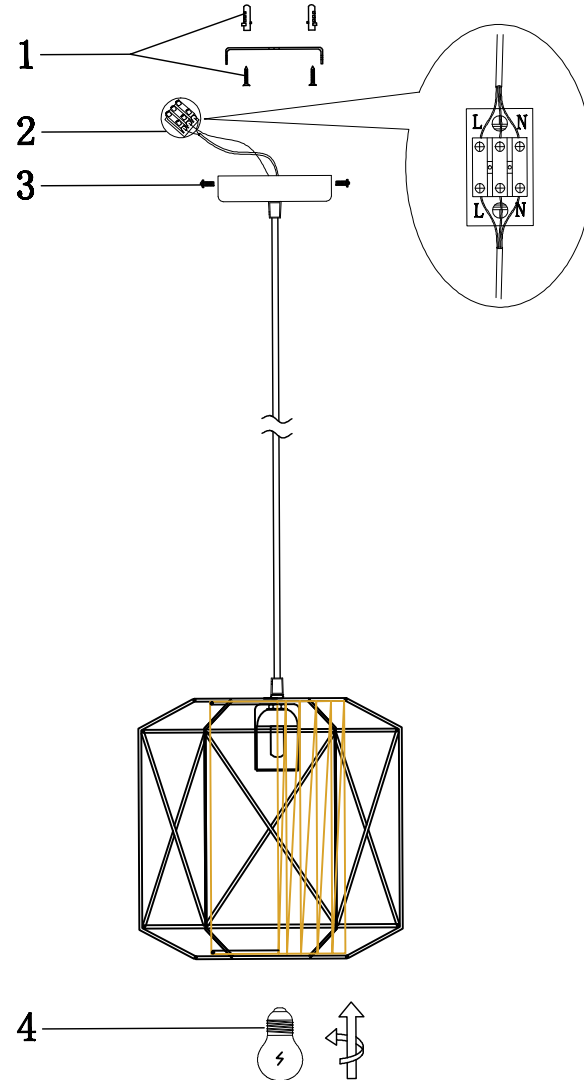

FREYA
TRADITION OF QUALITY

INSTRUCTION

MODEL: FR4313-PL-01-BL
CHANDELIER

 1 X E27 (60W)

FREYA-LIGHT.COM