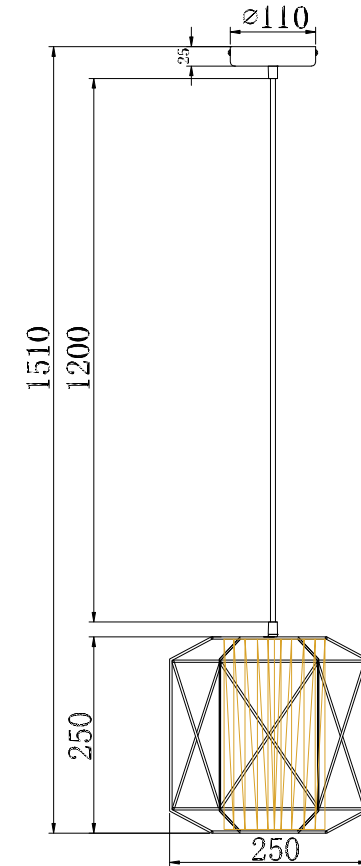

FREYA
TRADITION OF QUALITY

INSTRUCTION

MODEL: FR4313-PL-01-BL
CHANDELIER

 1 X E27 (60W)

FREYA-LIGHT.COM