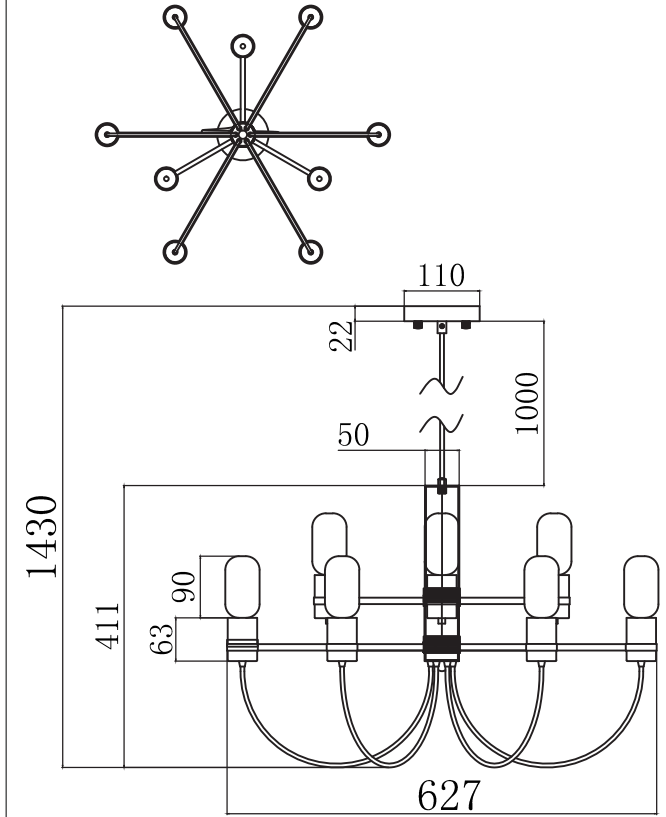

FREYA
TRADITION OF QUALITY

INSTRUCTION

MODEL: FR4722-PL-09-BR
CHANDELIER

9 x E27 (40W)

FREYA-LIGHT.COM