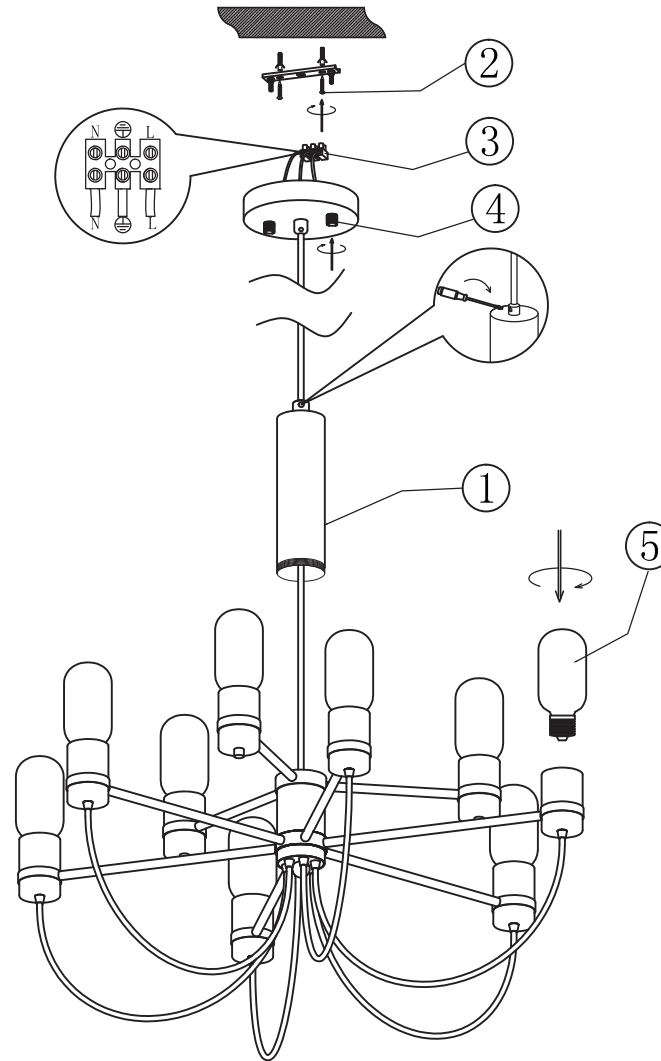

FREYA
TRADITION OF QUALITY

INSTRUCTION

MODEL: FR4722-PL-09-BR
CHANDELIER

9 x E27 (40W)

FREYA-LIGHT.COM