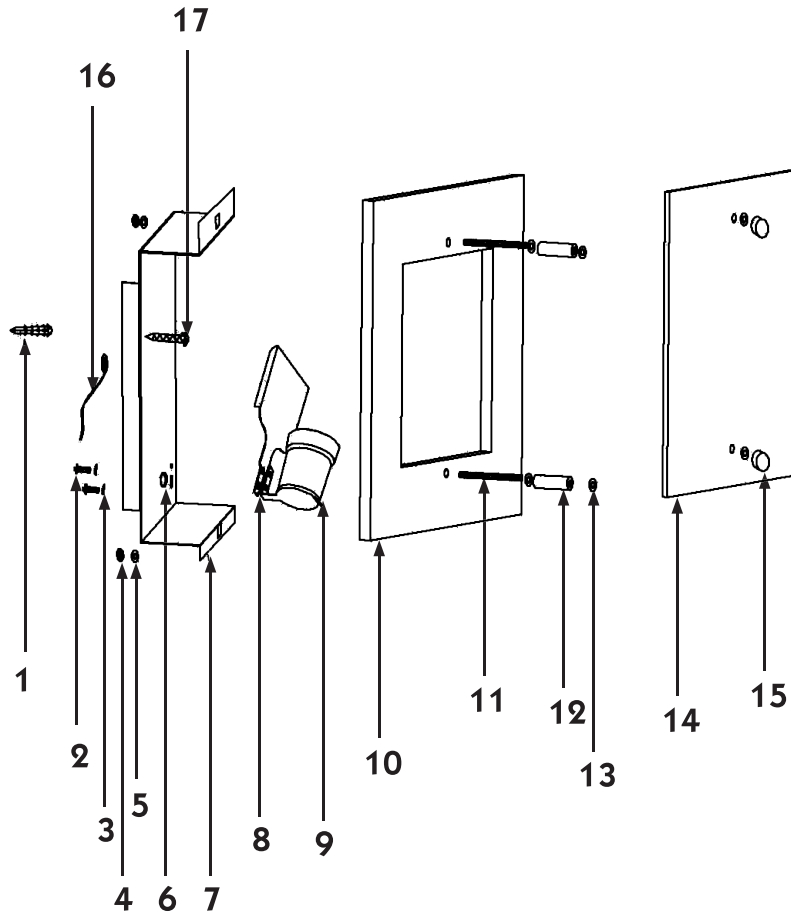

FREYA
TRADITION OF QUALITY

INSTRUCTION

MODEL: FR4811-CL-01-BR
CEILING

1 X E27 (60W)

FREYA-LIGHT.COM