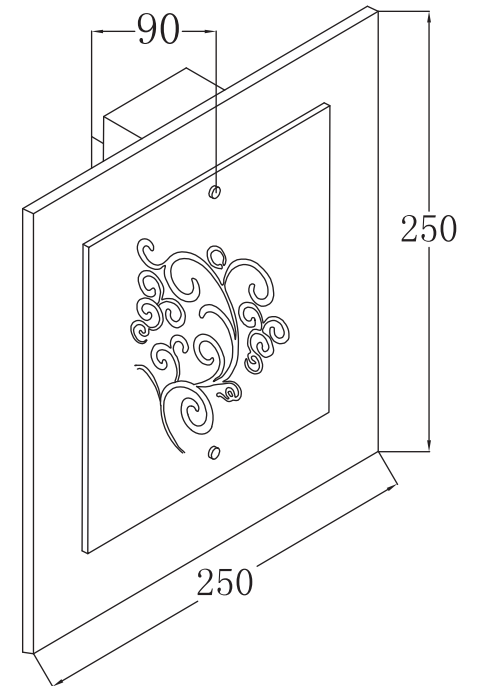

FREYA
TRADITION OF QUALITY

INSTRUCTION

MODEL: FR4811-CL-01-BR
CEILING

1 X E27 (60W)

FREYA-LIGHT.COM