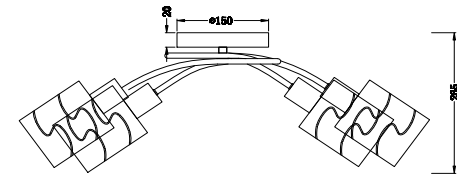

# Instruction

FR5001CL-08N

8 x E14 (60W)

Model: FR5001CL-08N

Series: Joell

Ceiling Lamps