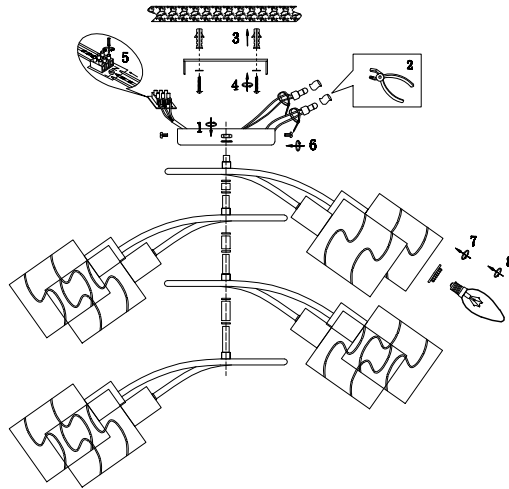

# Instruction

FR5001CL-08N

8 x E14 (60W)

Model: FR5001CL-08N

Series: Joell

Ceiling Lamps