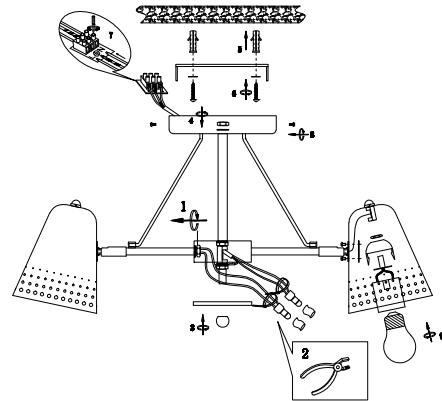

FREYA
TRADITION OF QUALITY

Instruction

FR5002CL-07N

7 x E27 (60W)

Model: FR5002CL-07N

Series: Janet

Ceiling Lamps