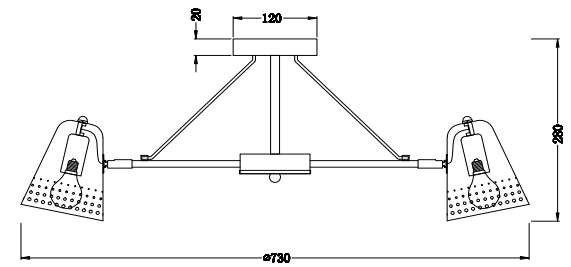

FREYA
TRADITION OF QUALITY

Instruction

FR5002CL-07N

7 x E27 (60W)

Model: FR5002CL-07N

Series: Janet

Ceiling Lamps