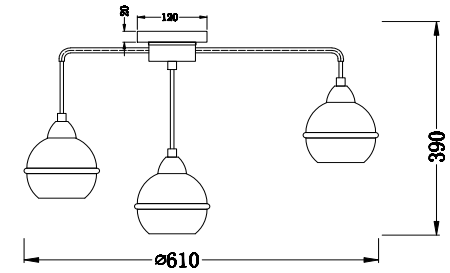

FREYA
TRADITION OF QUALITY

Instruction

FR5004CL-07W

7 x E14 (28W)

Recommended to use with LED bulbs

Model: FR5004CL-07W
Collection: Modern
Series: Tommasa

Ceiling Lamps