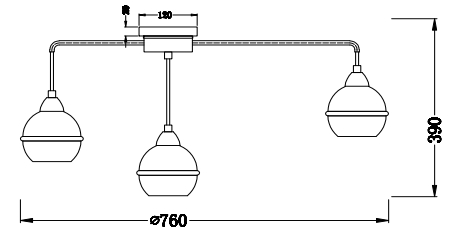

# Instruction

FR5004CL-09CH

9 x E14 (36W)

Recommended to use with LED bulbs

Model: FR5004CL-09CH  
Collection: Modern  
Series: Tommasa

Ceiling Lamps