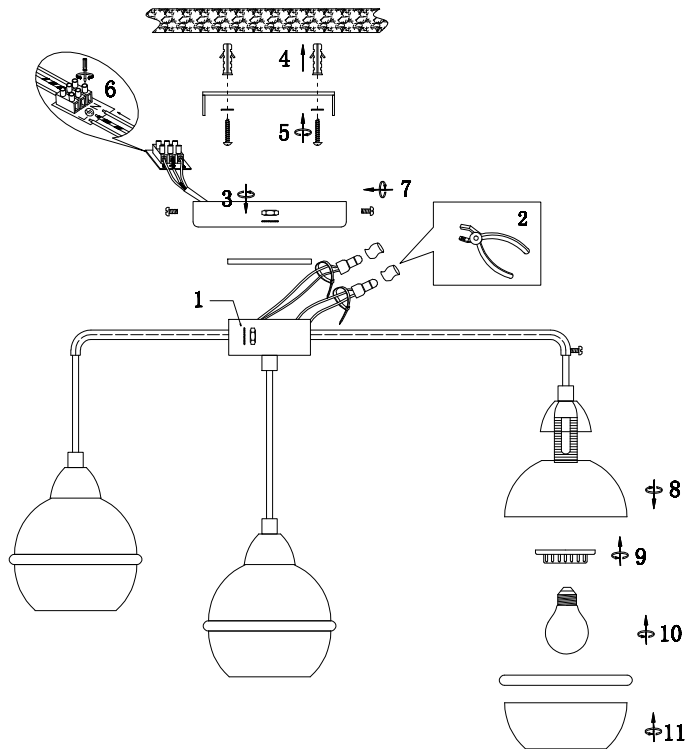

# Instruction

FR5004CL-09CH

9 x E14 (36W)

Recommended to use with LED bulbs

Model: FR5004CL-09CH  
Collection: Modern  
Series: Tommasa

Ceiling Lamps