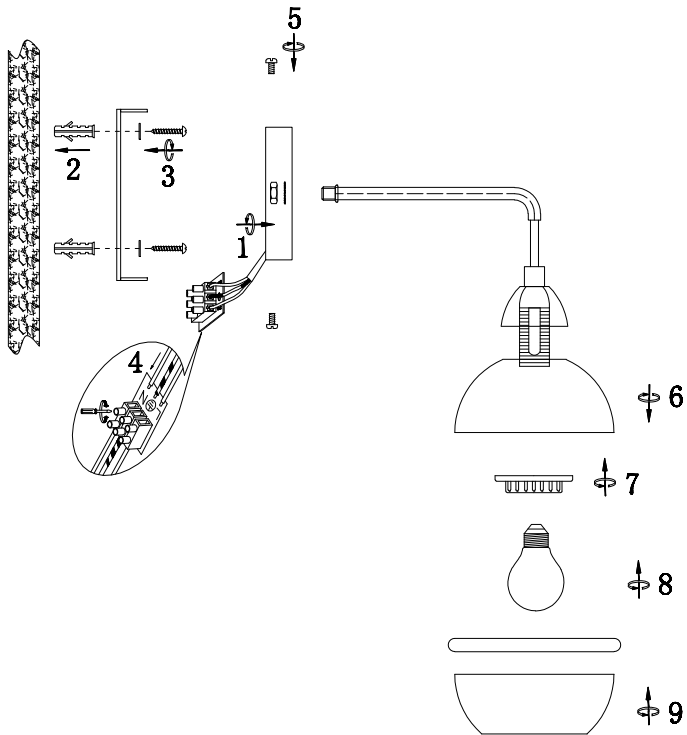

FREYA
TRADITION OF QUALITY

Instruction

FR5004WL-01CH

1 x E14 (4W)

Recommended to use with LED bulbs

Model: FR5004WL-01CH
Collection: Modern
Series: Tommasa

Wall Lamps