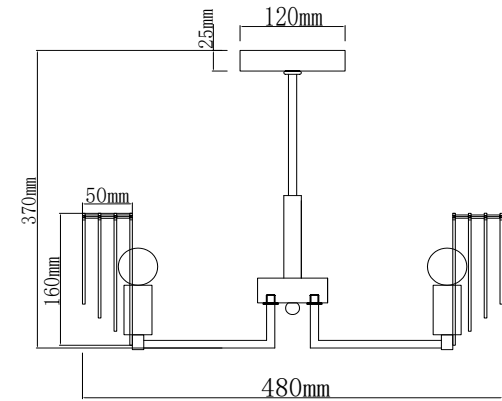

FREYA
TRADITION OF QUALITY

Instruction

FR5005PL-05B

5 x E14 (40W)

Model: FR5005PL-05B
Collection: Modern
Series: Fabiana

Ceiling Lamps