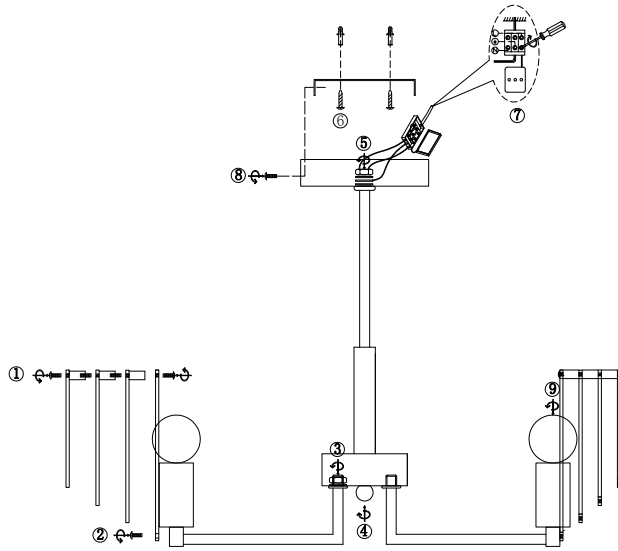

FREYA
TRADITION OF QUALITY

Instruction

FR5005PL-05B

5 x E14 (40W)

Model: FR5005PL-05B
Collection: Modern
Series: Fabiana

Ceiling Lamps