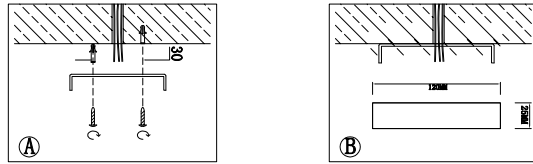

FREYA
TRADITION OF QUALITY

Instruction

FR5005PL-05B

5 x E14 (40W)

Model: FR5005PL-05B
Collection: Modern
Series: Fabiana

Ceiling Lamps