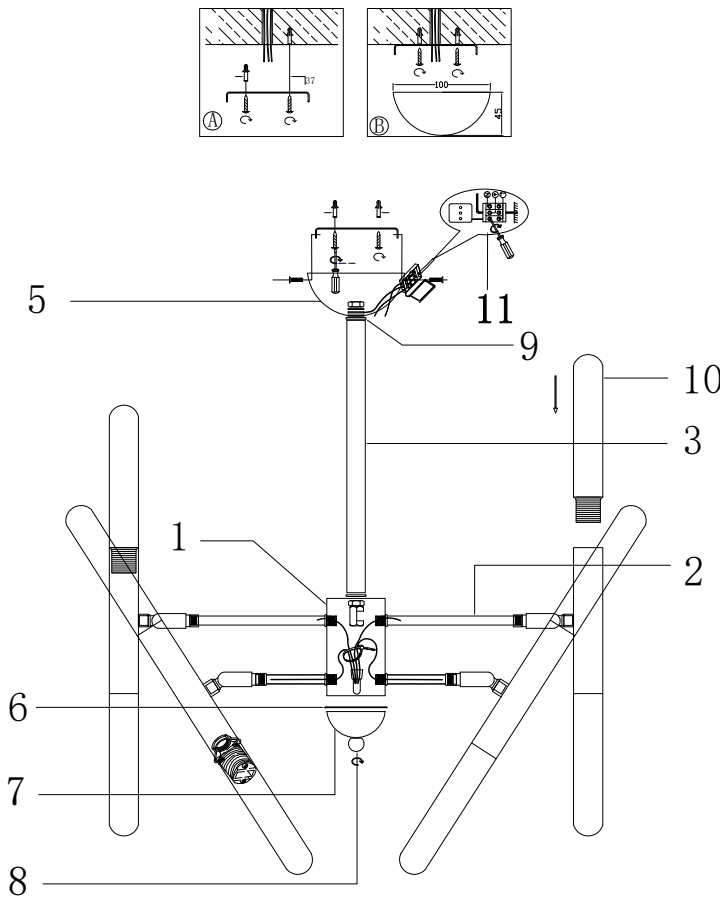

FREYA
TRADITION OF QUALITY

Instruction

FR5006PL-12B

12 x G9 (5W)

Model: FR5006PL-12B
Collection: Modern
Series: Edera

Ceiling Lamps