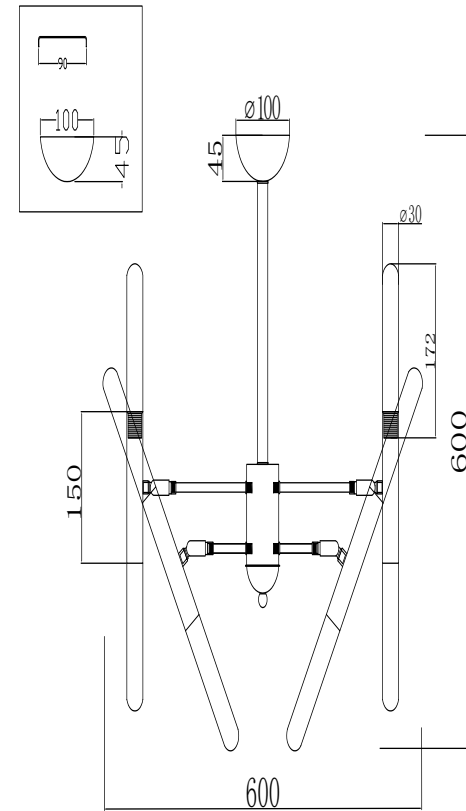

FREYA
TRADITION OF QUALITY

Instruction

FR5006PL-12B

12 x G9 (5W)

Model: FR5006PL-12B
Collection: Modern
Series: Edera

Ceiling Lamps