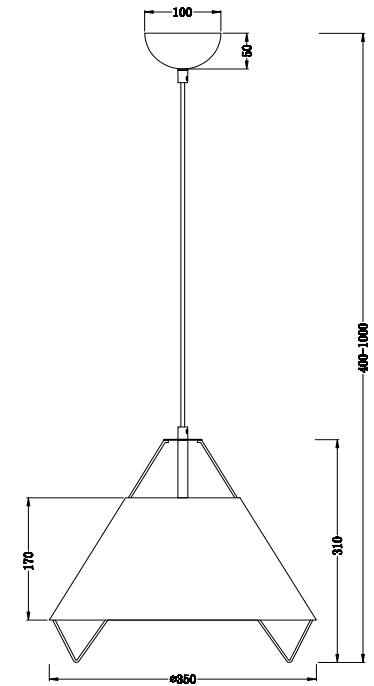

FREYA
TRADITION OF QUALITY

Instruction

FR5007PL-01BL

1 x E27 (60W)

Model: FR5007PL-01BL

Series: Mimi

Ceiling Lamps