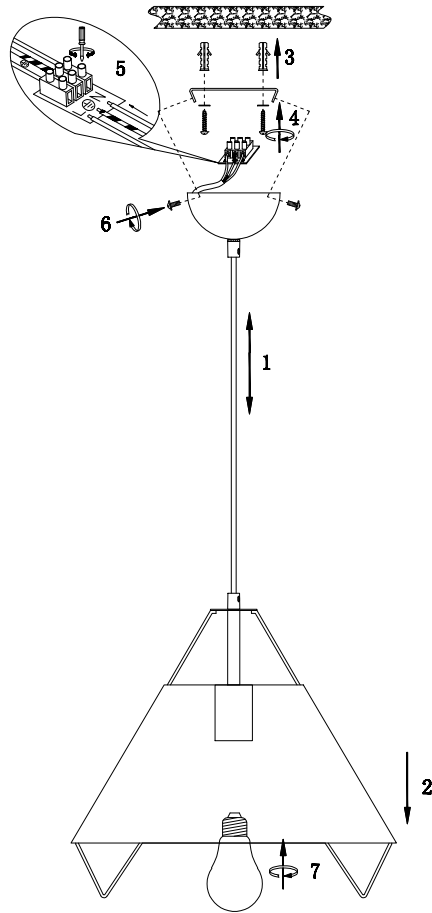

FREYA
TRADITION OF QUALITY

Instruction

FR5007PL-01BL

1 x E27 (60W)

Model: FR5007PL-01BL

Series: Mimi

Ceiling Lamps