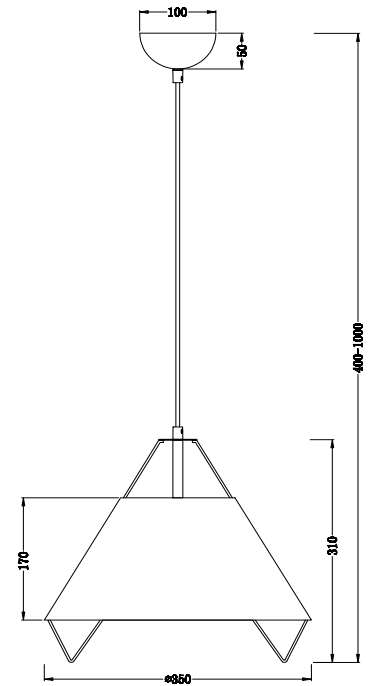

FREYA
TRADITION OF QUALITY

Instruction

FR5007PL-01YW

1 x E27 (60W)

Model: FR5007PL-01YW

Series: Mimi

Ceiling Lamps