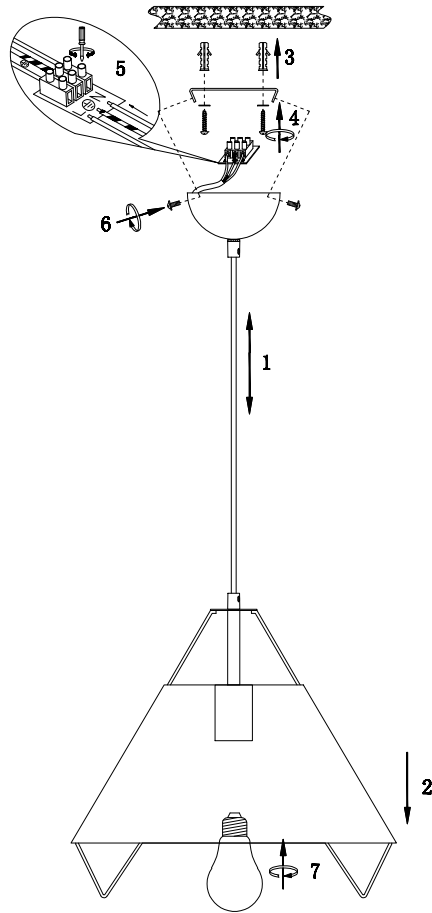

FREYA
TRADITION OF QUALITY

Instruction

FR5007PL-01YW

1 x E27 (60W)

Model: FR5007PL-01YW

Series: Mimi

Ceiling Lamps