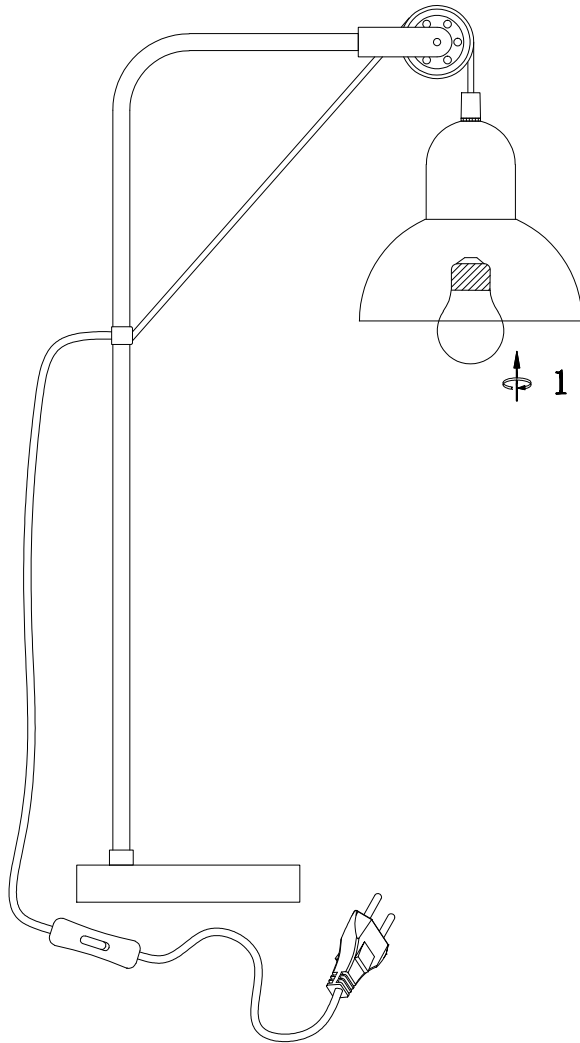

FREYA
TRADITION OF QUALITY

Instruction

FR5008TL-01GR

1 x E27 (60W)

Model: FR5008TL-01GR
Series: Luisa

Table Lamps