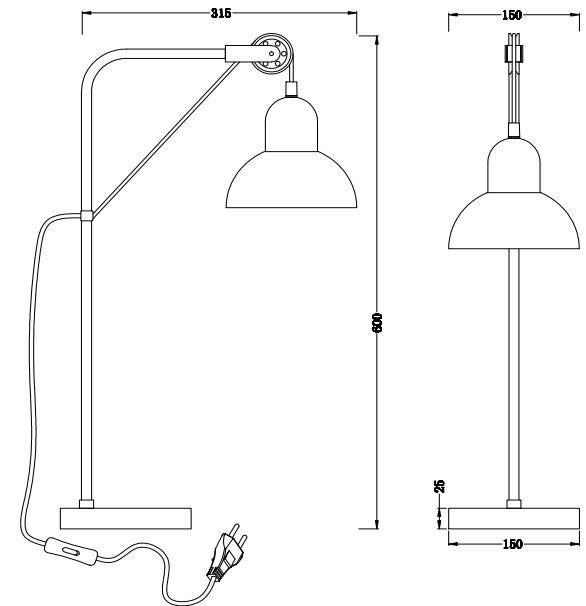

FREYA
TRADITION OF QUALITY

Instruction

FR5008TL-01GR

1 x E27 (60W)

Model: FR5008TL-01GR
Series: Luisa

Table Lamps