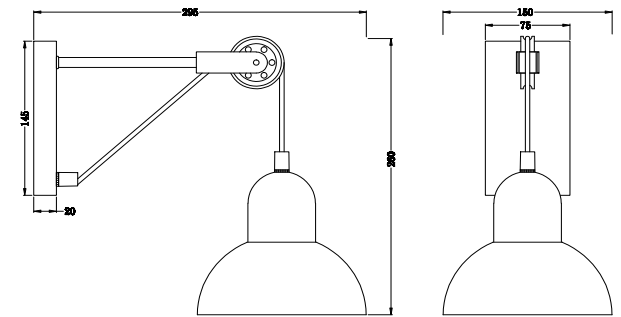

# Instruction

FR5008WL-01GR

1 x E27 (60W)

Model: FR5008WL-01GR  
Series: Luisa

Wall Lamps