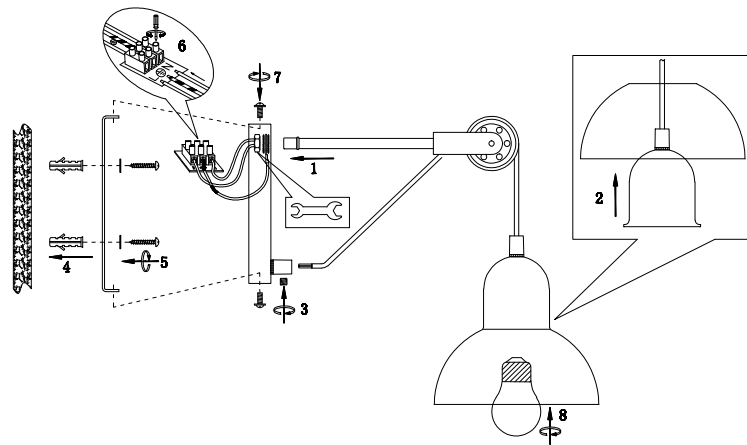

# Instruction

FR5008WL-01GR

1 x E27 (60W)

Model: FR5008WL-01GR  
Series: Luisa

Wall Lamps