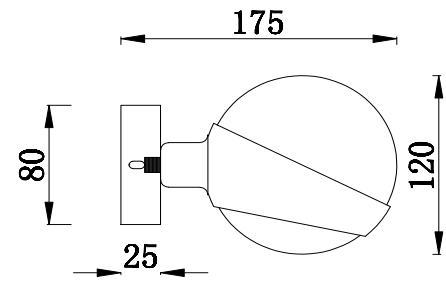

FREYA
TRADITION OF QUALITY

Instruction

FR5009WL-01B

1 x E14 (60W)

Model: FR5009WL-01B

Series: Silvia

Wall Lamps