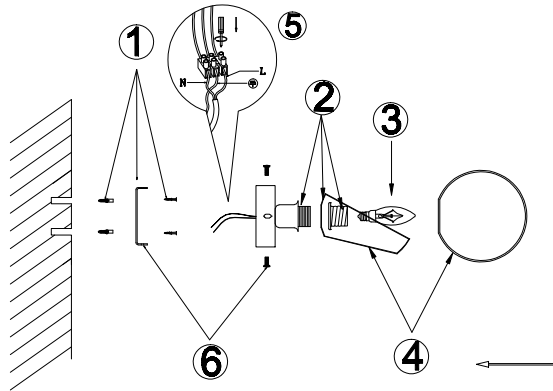

FREYA
TRADITION OF QUALITY

Instruction

FR5009WL-01B

1 x E14 (60W)

Model: FR5009WL-01B

Series: Silvia

Wall Lamps