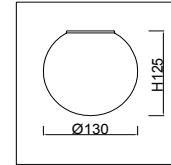

FREYA
TRADITION OF QUALITY

Instruction

FR5014PL-08CH

8 x E14 (40W)

Model: FR5014PL-08CH
Series: Sally

Ceiling Lamps