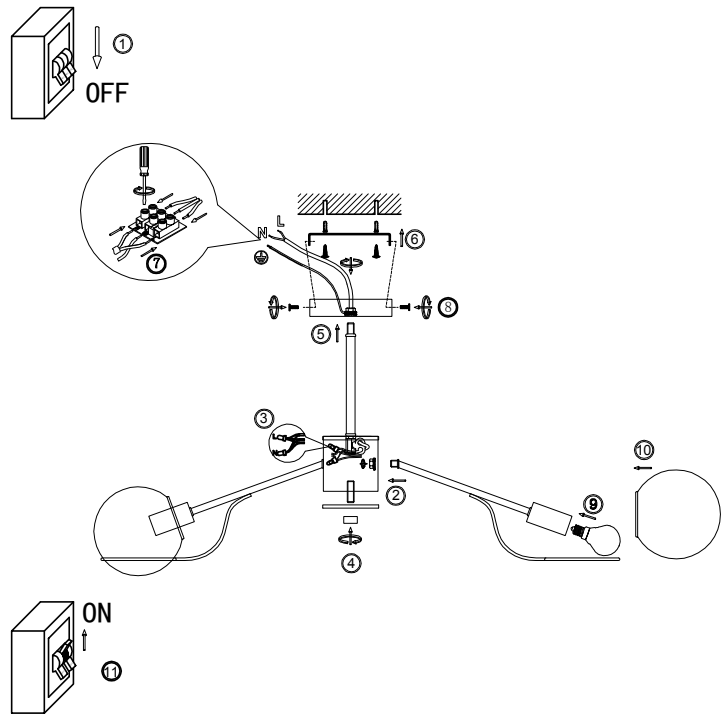

FREYA
TRADITION OF QUALITY

Instruction

FR5014PL-08CH

8 x E14 (40W)

Model: FR5014PL-08CH
Series: Sally

Ceiling Lamps