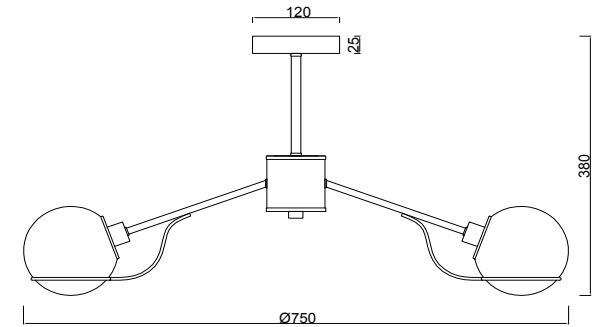

FREYA
TRADITION OF QUALITY

Instruction

FR5014PL-08CH

8 x E14 (40W)

Model: FR5014PL-08CH
Series: Sally

Ceiling Lamps