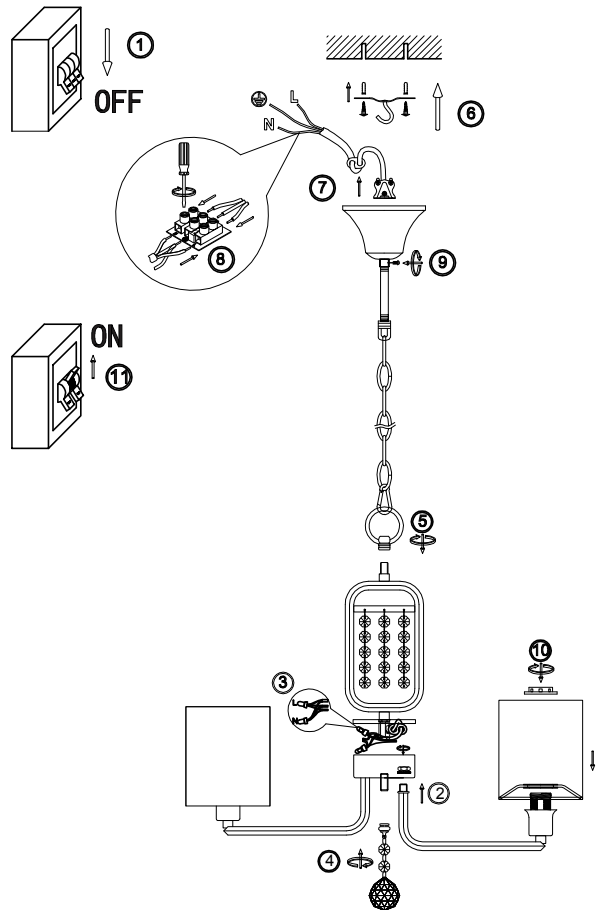

# Instruction

FR5016PL-03CH

3 x E14 (40W)

Model: FR5016PL-03CH

Series: Elin

Ceiling Lamps