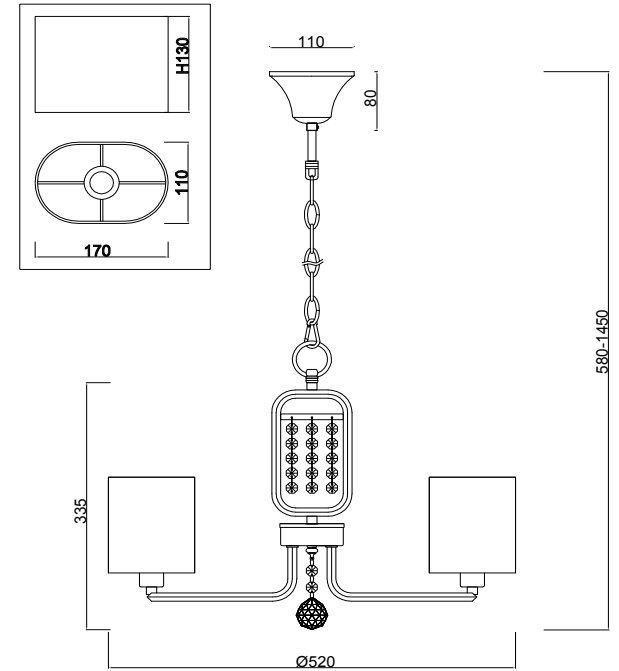

# Instruction

FR5016PL-03CH

3 x E14 (40W)

Model: FR5016PL-03CH

Series: Elin

Ceiling Lamps