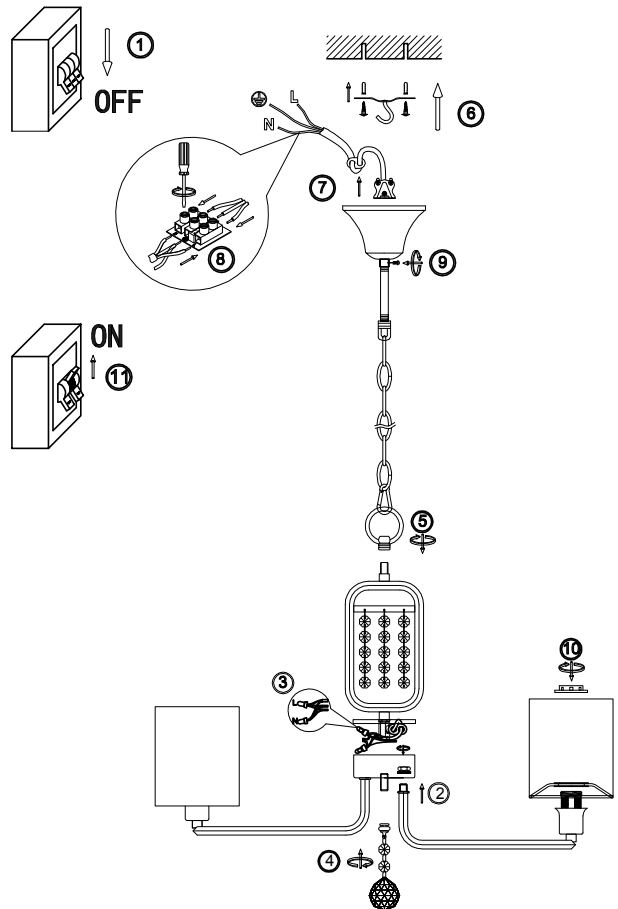

FREYA
TRADITION OF QUALITY

Instruction

FR5016PL-05CH

5 x E14 (40W)

Model: FR5016PL-05CH

Series: Elin

Ceiling Lamps