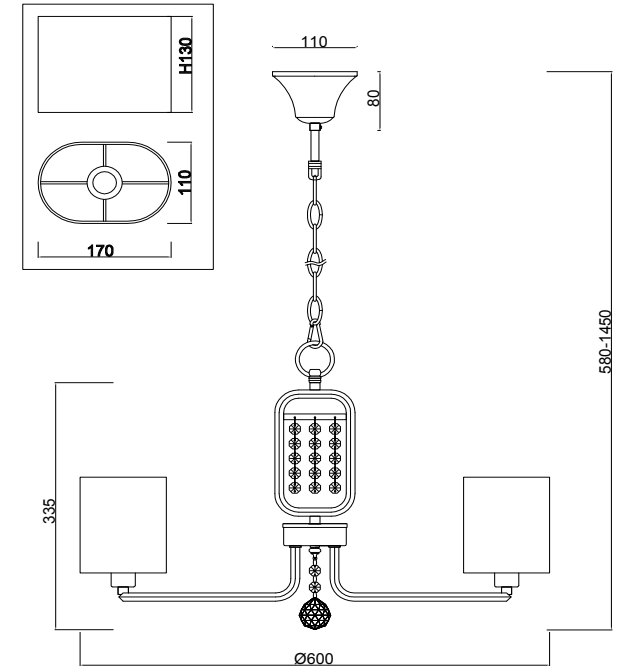

FREYA
TRADITION OF QUALITY

Instruction

FR5016PL-05CH

5 x E14 (40W)

Model: FR5016PL-05CH

Series: Elin

Ceiling Lamps