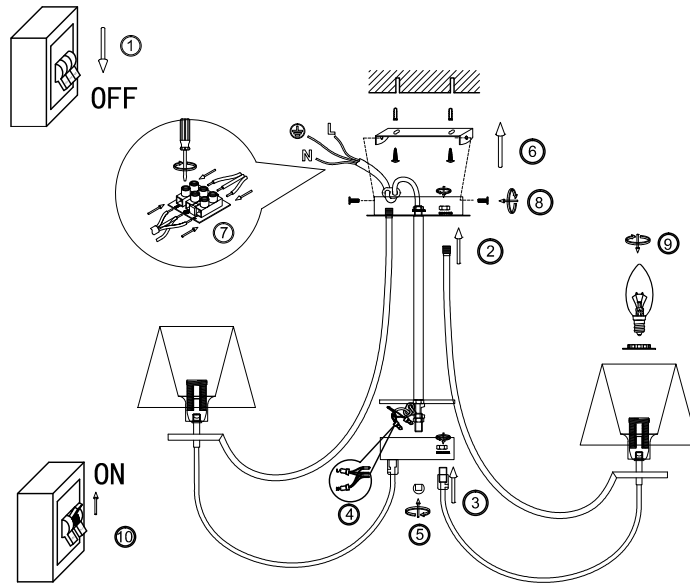

FREYA
TRADITION OF QUALITY

Instruction

FR5019CL-08CH

8 x E14 (40W)

Model: FR5019CL-08CH
Series: Felisa

Ceiling Lamps