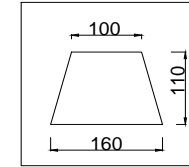

FREYA
TRADITION OF QUALITY

Instruction

FR5019CL-08CH

8 x E14 (40W)

Model: FR5019CL-08CH
Series: Felisa

Ceiling Lamps