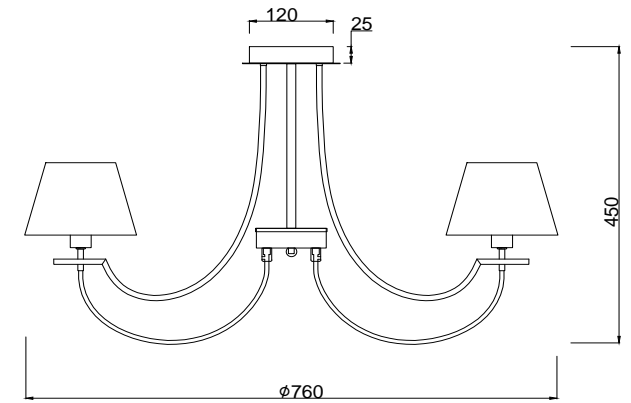

FREYA
TRADITION OF QUALITY

Instruction

FR5019CL-08CH

8 x E14 (40W)

Model: FR5019CL-08CH
Series: Felisa

Ceiling Lamps