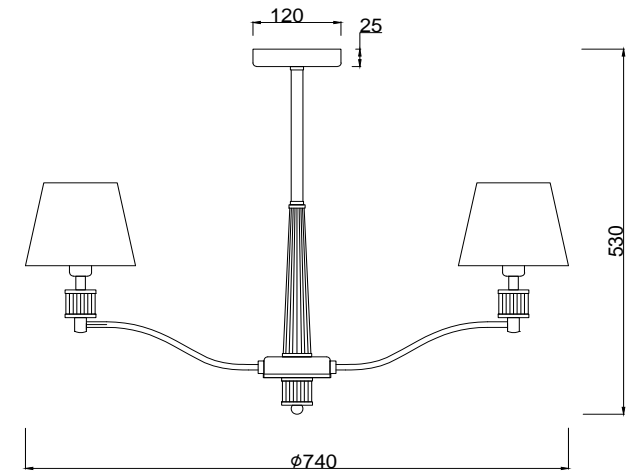

# Instruction

FR5020PL-08CH

8 x E14 (40W)

Model: FR5020PL-08CH

Series: Clarissa

Ceiling Lamps