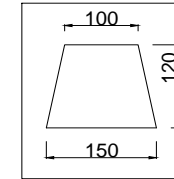

# Instruction

FR5020PL-08CH

8 x E14 (40W)

Model: FR5020PL-08CH

Series: Clarissa

Ceiling Lamps