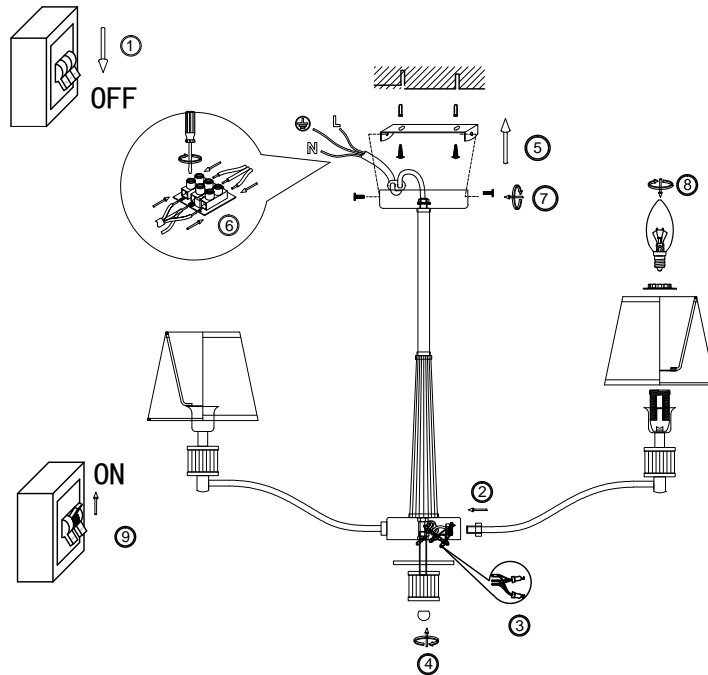

# Instruction

FR5020PL-08CH

8 x E14 (40W)

Model: FR5020PL-08CH

Series: Clarissa

Ceiling Lamps