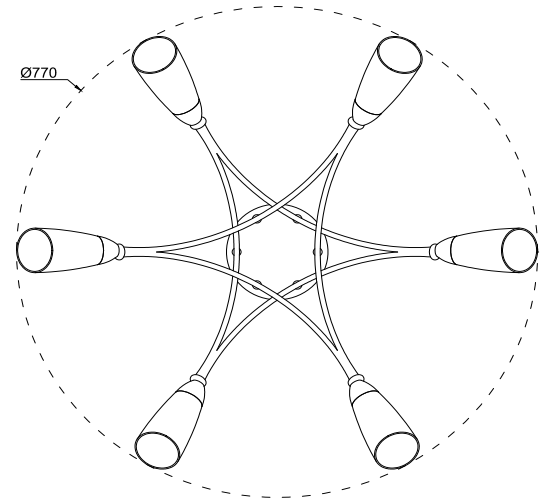

# Instruction

FR5021CL-06BZ

6 x E14 (40W)

Model: FR5021CL-06BZ

Series: Alice

Ceiling Lamps