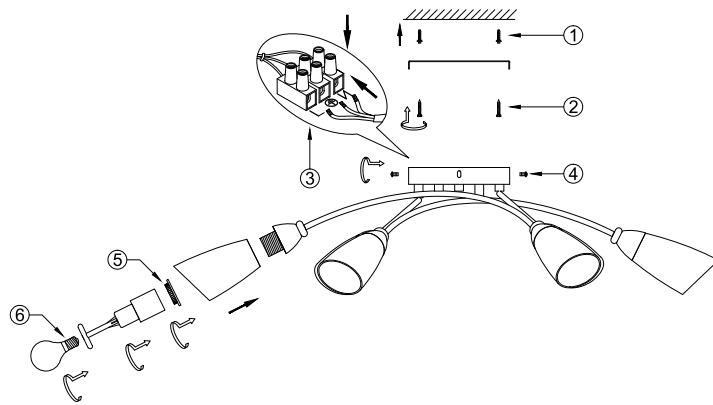

# Instruction

FR5021CL-06BZ

6 x E14 (40W)

Model: FR5021CL-06BZ

Series: Alice

Ceiling Lamps