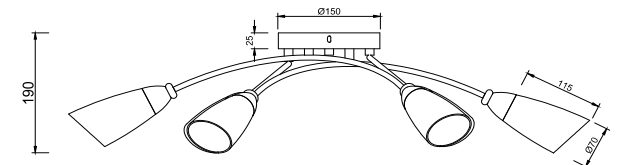

# Instruction

FR5021CL-06BZ

6 x E14 (40W)

Model: FR5021CL-06BZ

Series: Alice

Ceiling Lamps