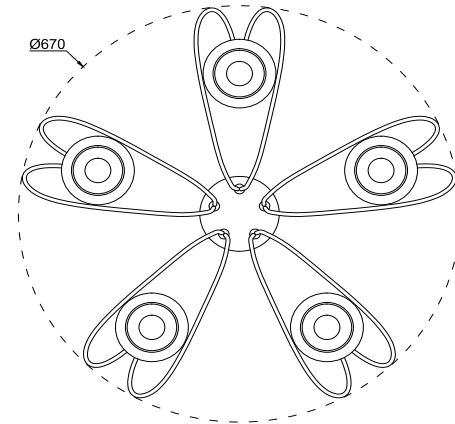

FREYA
TRADITION OF QUALITY

Instruction

FR5023CL-05CH

5 x E14 (40W)

Model: FR5023CL-05CH
Collection: Modern
Series: Dana

Ceiling Lamps