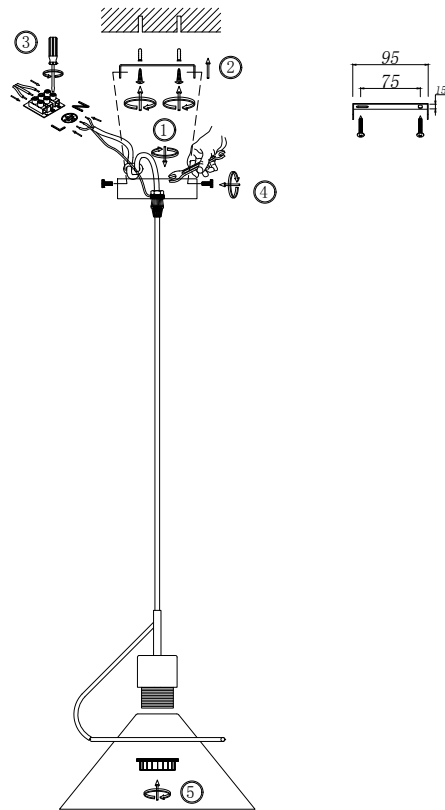

FREYA
TRADITION OF QUALITY

Instruction

FR5025PL-01GR

1 x E27 (60W)

Model: FR5025PL-01GR

Series: Amis

Ceiling Lamps