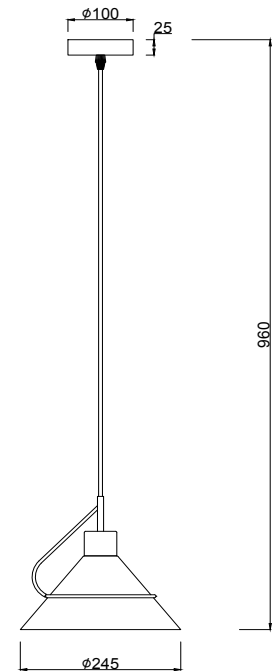

FREYA
TRADITION OF QUALITY

Instruction

FR5025PL-01GR

1 x E27 (60W)

Model: FR5025PL-01GR

Series: Amis

Ceiling Lamps