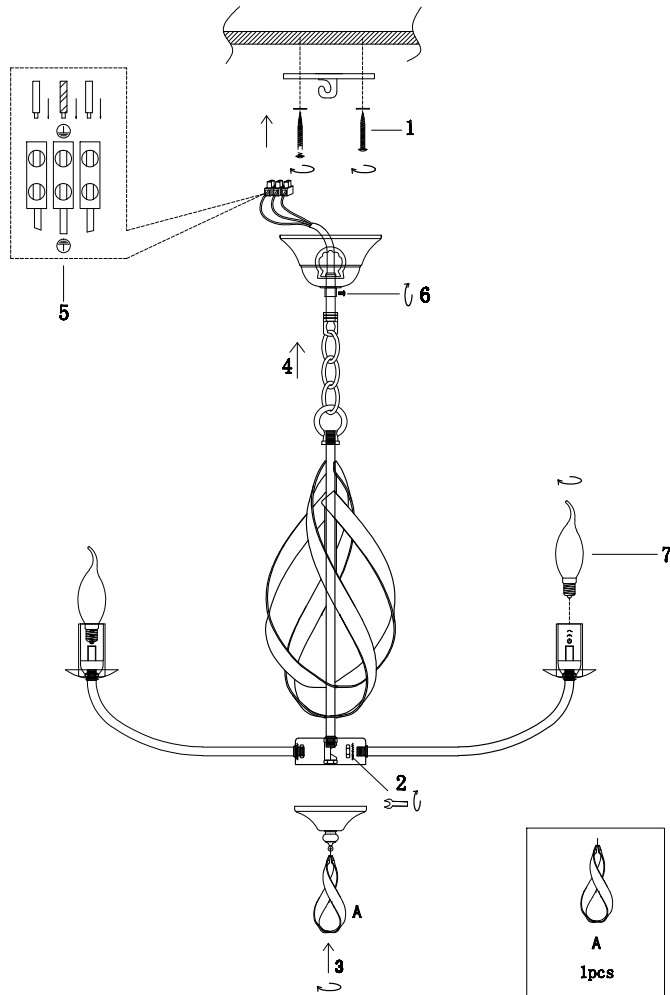

FREYA
TRADITION OF QUALITY

Instruction

FR5027PL-06S

6 x E14 (40W)

Model: FR5027PL-06S

Series: Sealy

Ceiling Lamps