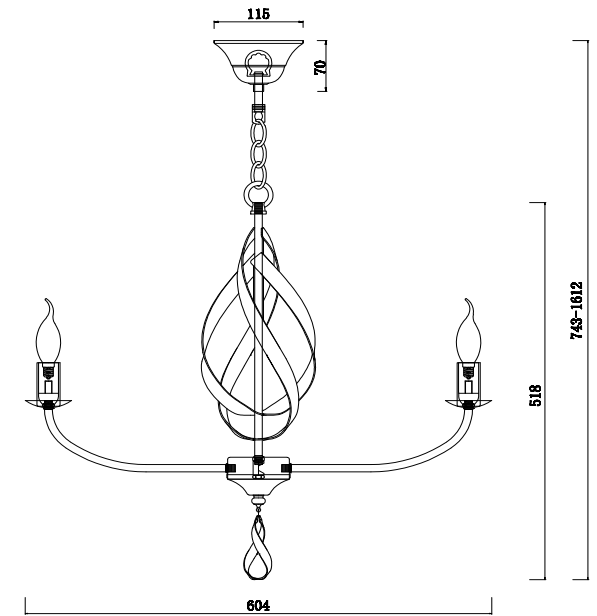

FREYA
TRADITION OF QUALITY

Instruction

FR5027PL-06S

6 x E14 (40W)

Model: FR5027PL-06S

Series: Sealy

Ceiling Lamps