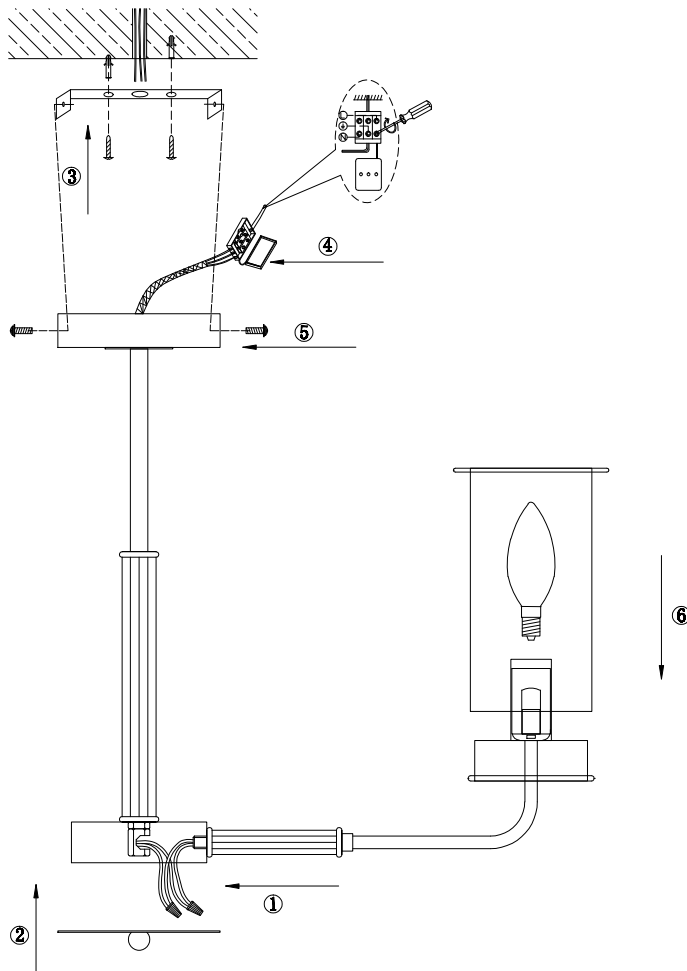

FREYA
TRADITION OF QUALITY

Instruction

FR5029PL-08B

8 x E14 (40W)

Model: FR5029PL-08B

Series: Tera

Ceiling Lamps