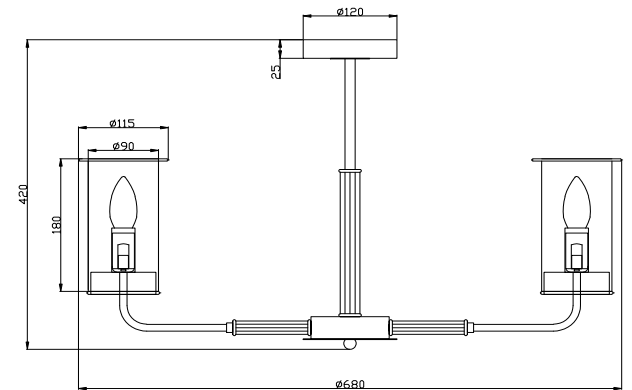

FREYA
TRADITION OF QUALITY

Instruction

FR5029PL-08B

8 x E14 (40W)

Model: FR5029PL-08B

Series: Tera

Ceiling Lamps