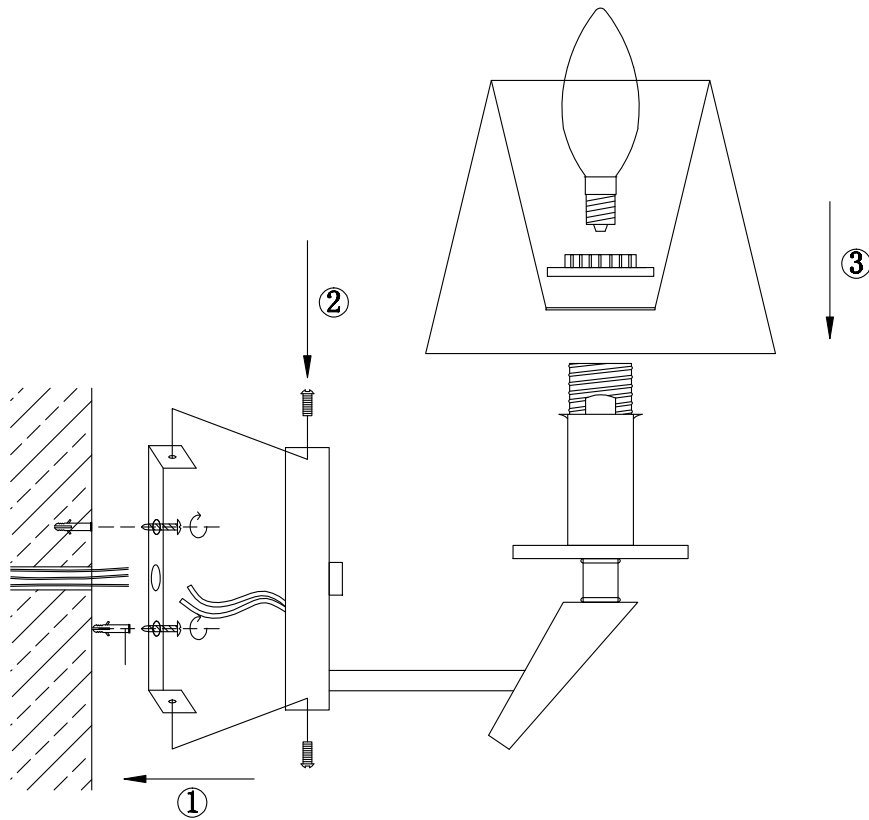

FREYA
TRADITION OF QUALITY

Instruction

FR5031WL-01CH

1 x E14 (40W)

Model: FR5031WL-01CH

Series: Una

Wall Lamps