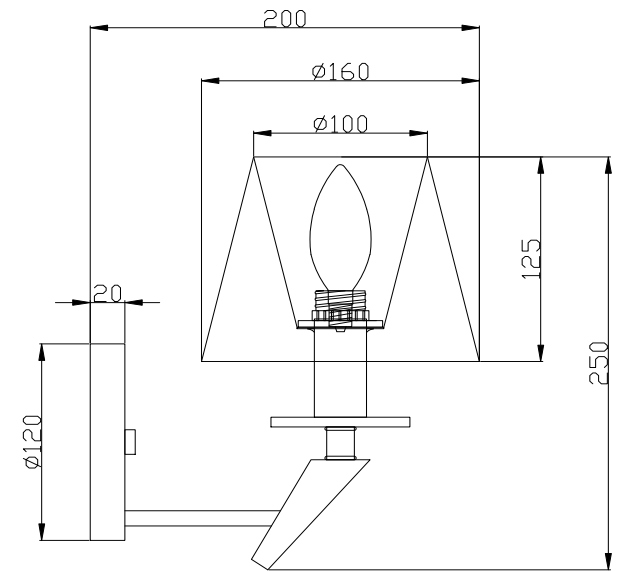

FREYA
TRADITION OF QUALITY

Instruction

FR5031WL-01CH

1 x E14 (40W)

Model: FR5031WL-01CH

Series: Una

Wall Lamps