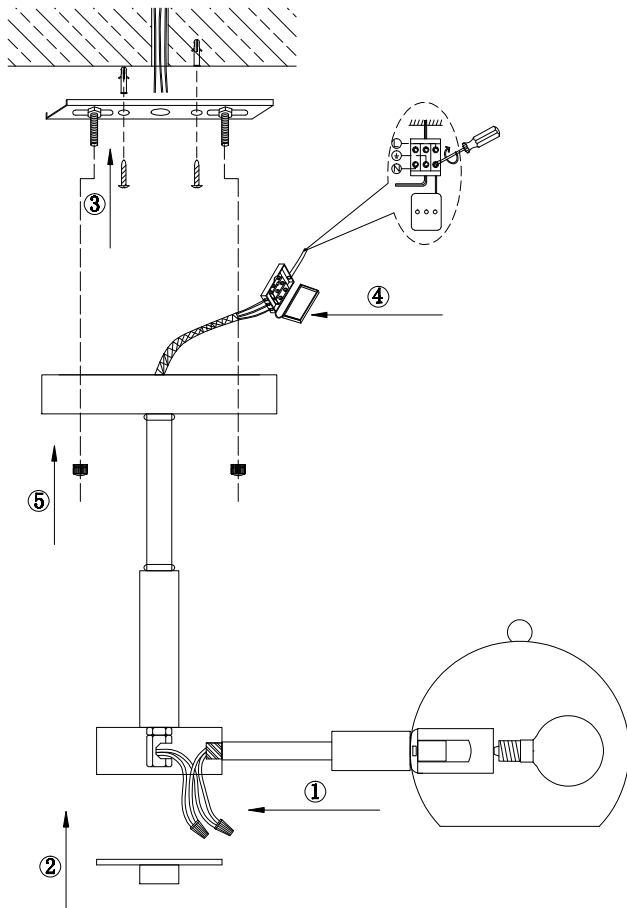

# Instruction

FR5032CL-03B

3 x E14 (40W)

Model: FR5032CL-03B  
Series: Trisha

Ceiling Lamps