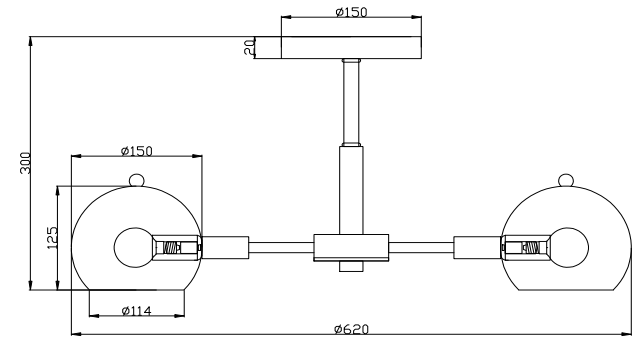

# Instruction

FR5032CL-03B

3 x E14 (40W)

Model: FR5032CL-03B  
Series: Trisha

Ceiling Lamps