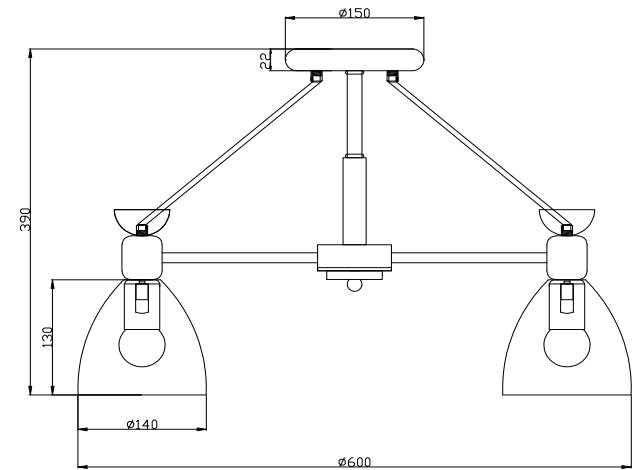

FREYA
TRADITION OF QUALITY

Instruction

FR5033CL-05W

5 x E27 (60W)

Model: FR5033CL-05W

Series: Delia

Ceiling Lamps