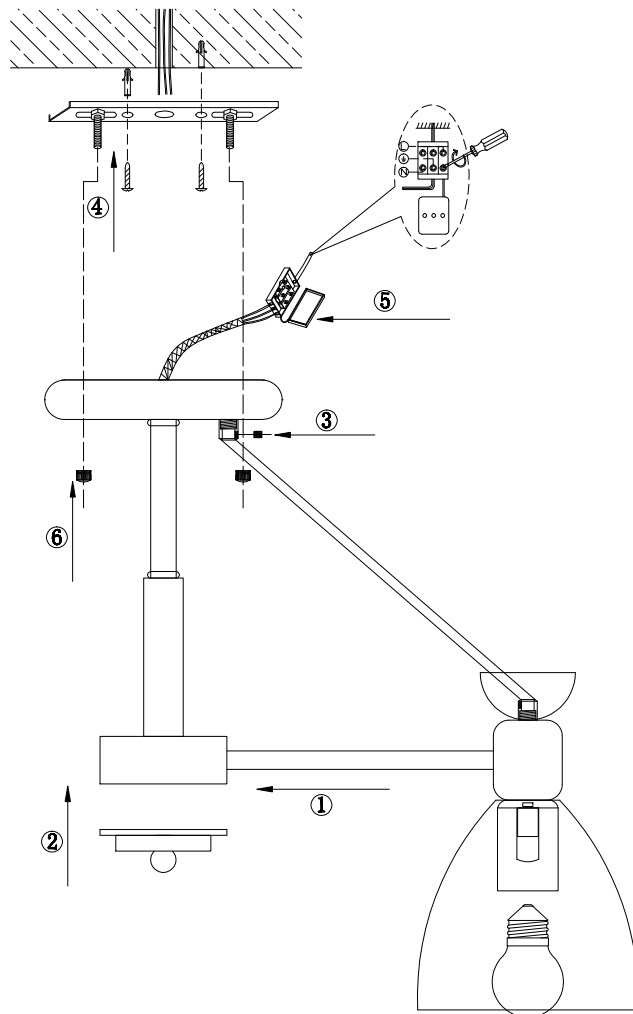

FREYA
TRADITION OF QUALITY

Instruction

FR5033CL-05W

5 x E27 (60W)

Model: FR5033CL-05W

Series: Delia

Ceiling Lamps