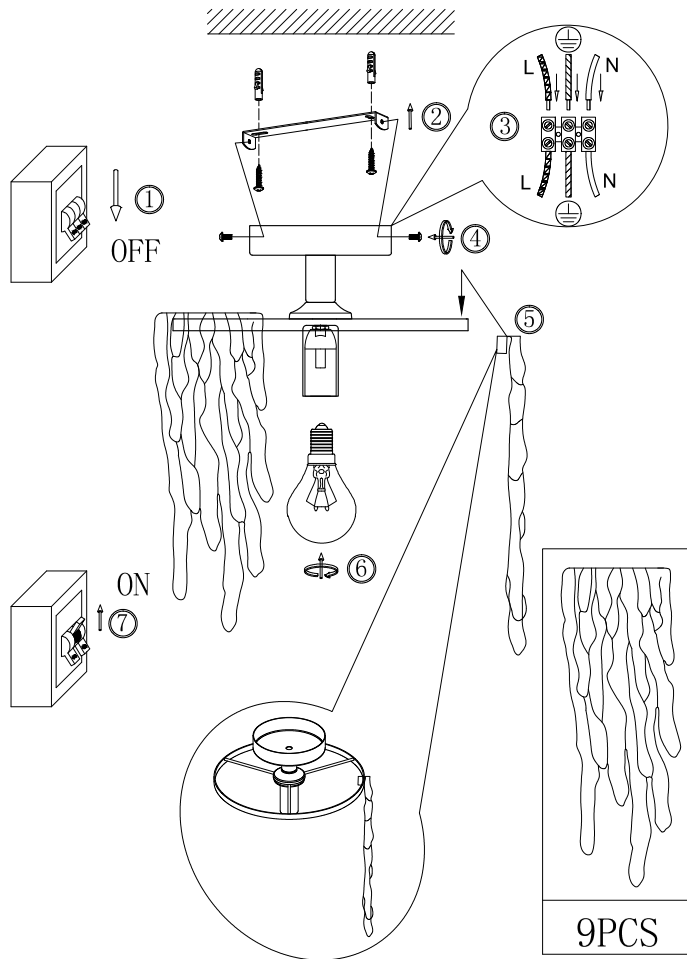

FREYA
TRADITION OF QUALITY

Instruction

FR5035CL-01CH

1 x E14 (40W)

Model: FR5035CL-01CH
Series: Pamela

Ceiling Lamps