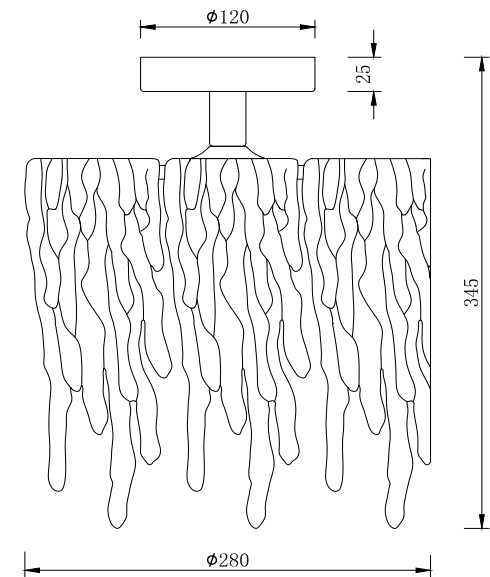

FREYA
TRADITION OF QUALITY

Instruction

FR5035CL-01CH

1 x E14 (40W)

Model: FR5035CL-01CH
Series: Pamela

Ceiling Lamps