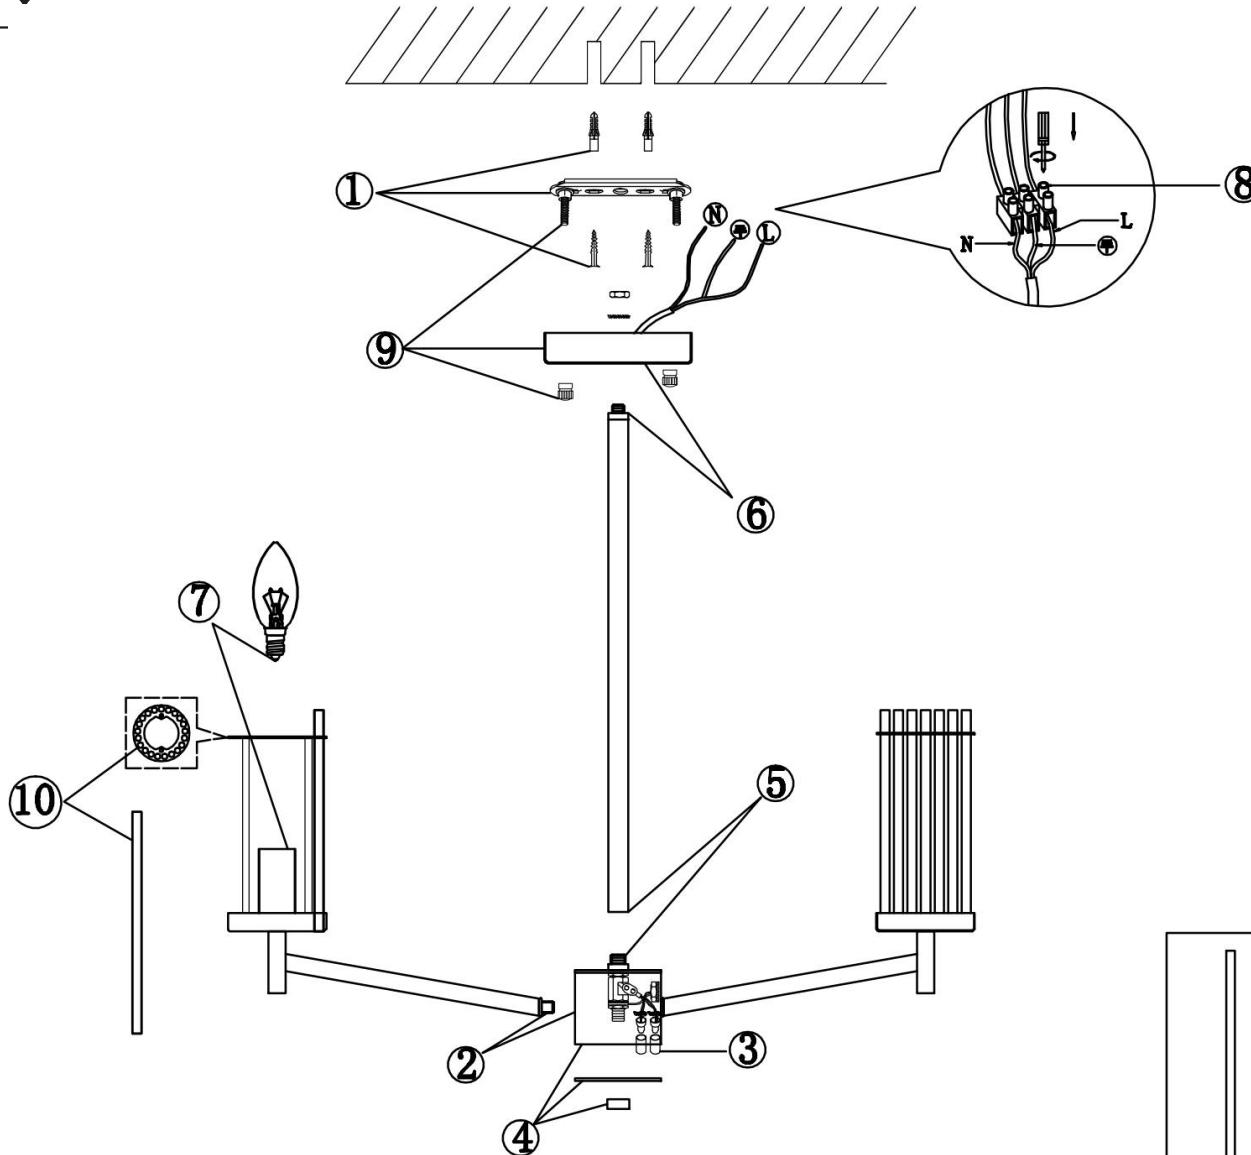

FREYA
TRADITION OF QUALITY

Instruction

FR5036PL-05N

5xE14 60W

Model: FR5036PL-05N
Collection: Modern

Pendant Lamps