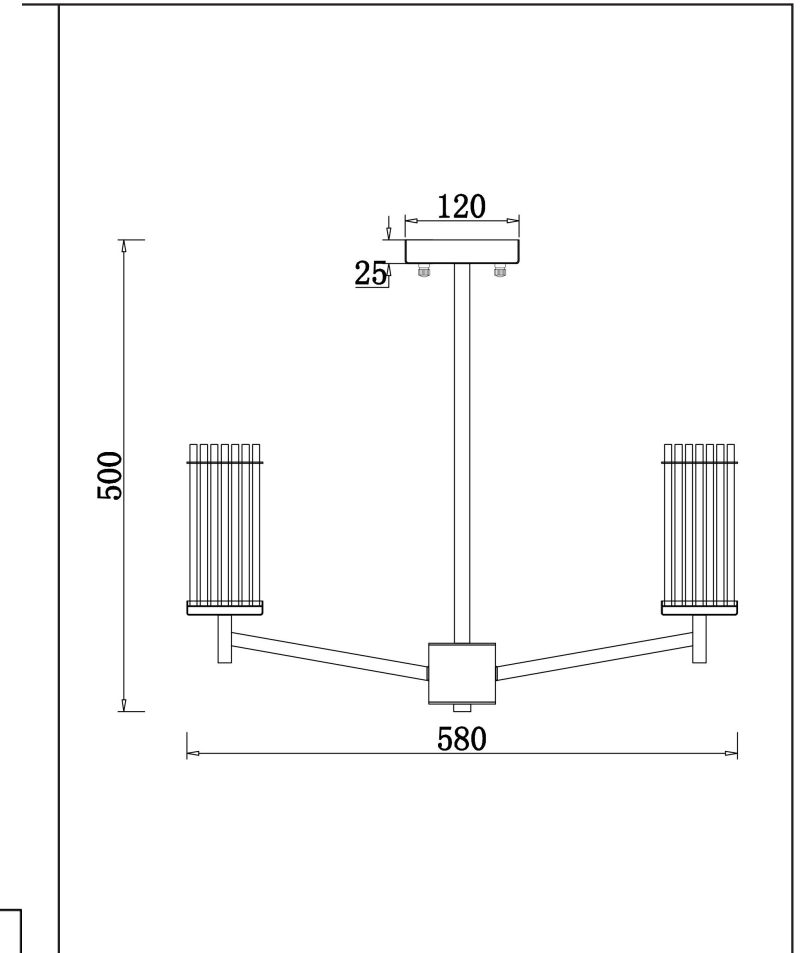

FREYA
TRADITION OF QUALITY

Instruction

FR5036PL-05N

5xE14 60W

Model: FR5036PL-05N
Collection: Modern

Pendant Lamps