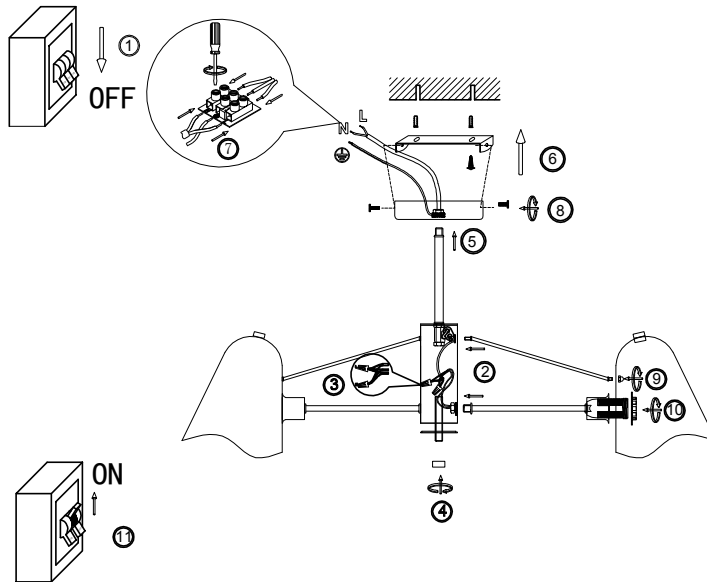

FREYA
TRADITION OF QUALITY

Instruction

FR5037PL-05S

5 x E14 (40W)

Model: FR5037PL-05S
Collection: Modern
Series: Manon

Ceiling Lamps