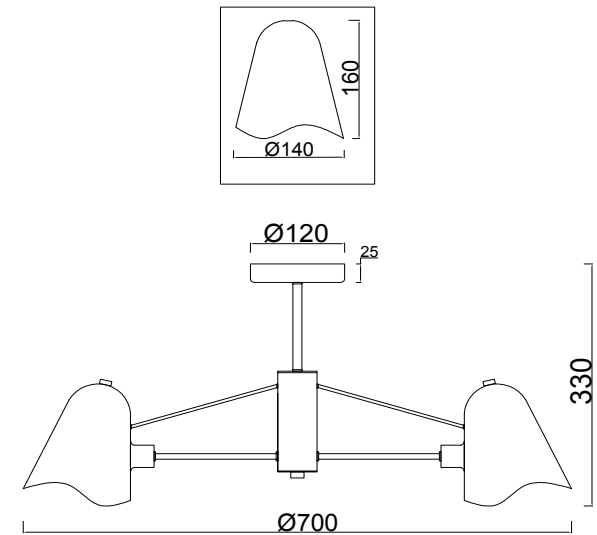

FREYA
TRADITION OF QUALITY

Instruction

FR5037PL-05S

5 x E14 (40W)

Model: FR5037PL-05S
Collection: Modern
Series: Manon

Ceiling Lamps