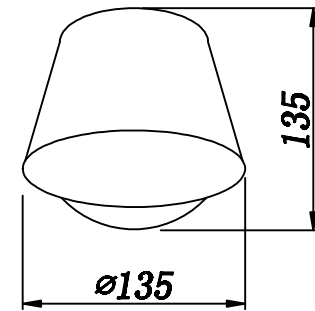

# INSTRUCTION

**MODEL:** FR5038-WL-01-B  
**Wall-lamp**

1 X E14 (40W)

FREYA-LIGHT.COM