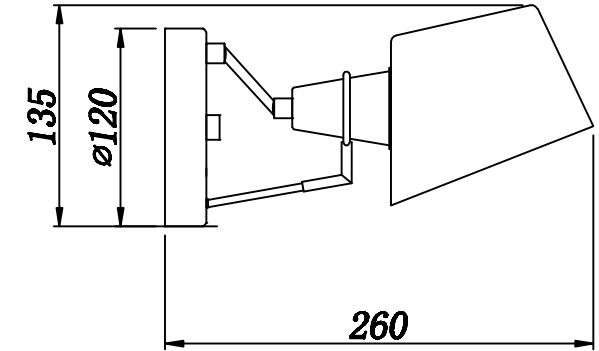

# INSTRUCTION

**MODEL:** FR5038-WL-01-B  
**Wall-lamp**

1 X E14 (40W)

FREYA-LIGHT.COM