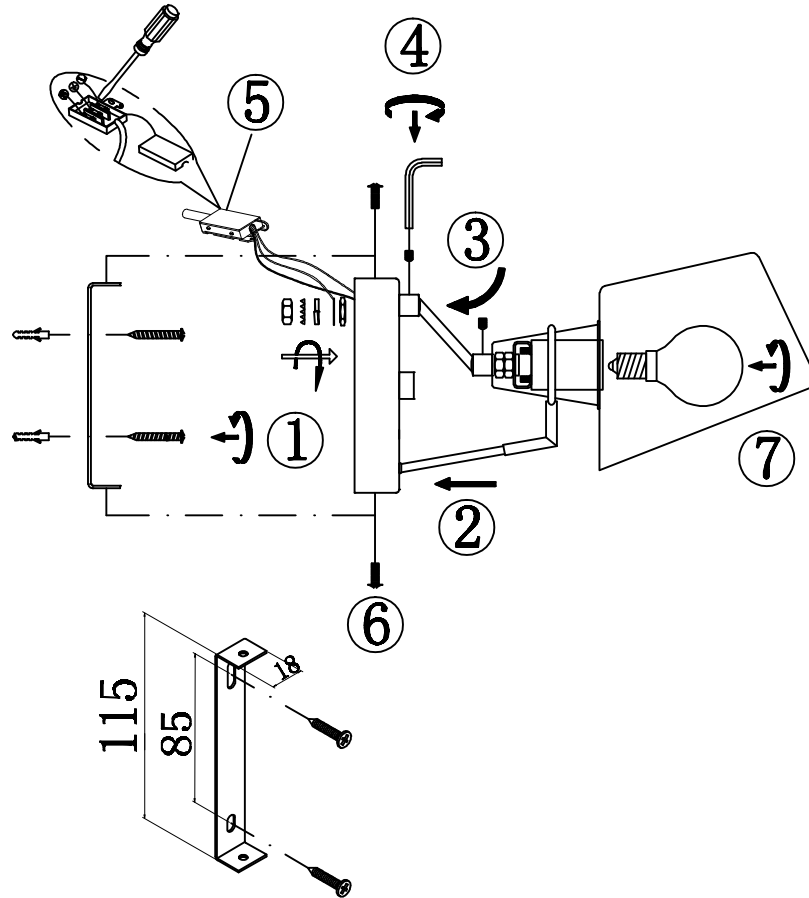

# INSTRUCTION

**MODEL:** FR5038-WL-01-B  
**Wall-lamp**

1 X E14 (40W)

FREYA-LIGHT.COM