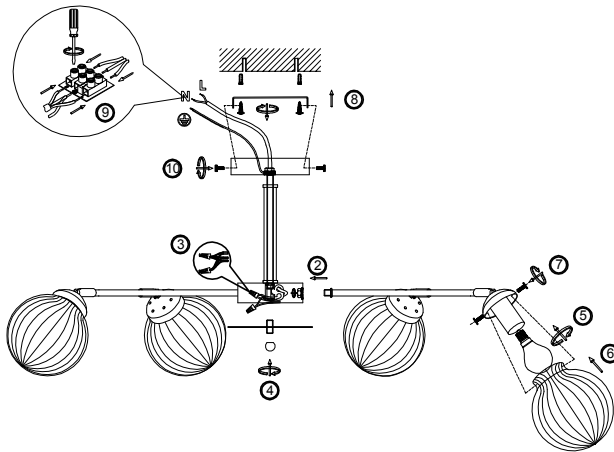

FREYA
TRADITION OF QUALITY

Instruction

FR5041PL-06BS

6 x E14 (40W)

Model: FR5041PL-06BS
Collection: Modern
Series: Daisy

Ceiling Lamps