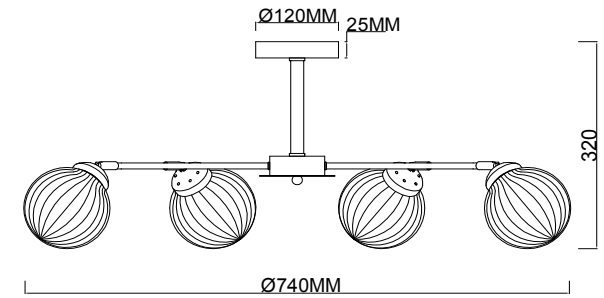

FREYA
TRADITION OF QUALITY

Instruction

FR5041PL-06BS

6 x E14 (40W)

Model: FR5041PL-06BS
Collection: Modern
Series: Daisy

Ceiling Lamps