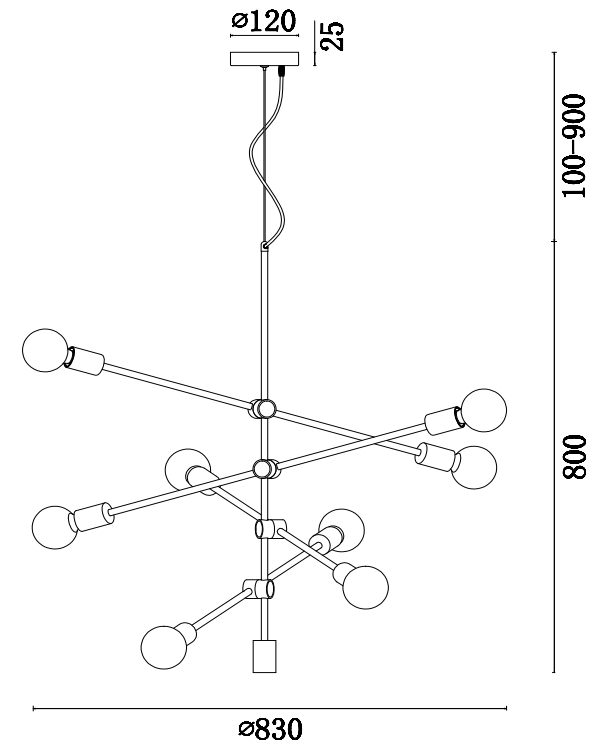

FREYA
TRADITION OF QUALITY

Instruction

FR5043PL-08BS

8 x E27 (60W)

Model: FR5043PL-08BS
Collection: Modern
Series: Octavia

Pendant Lamps