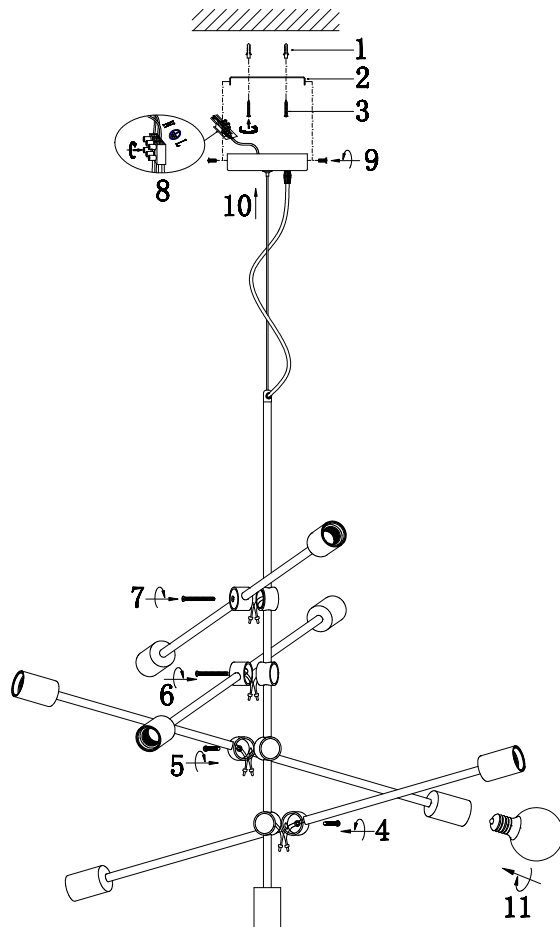

FREYA
TRADITION OF QUALITY

Instruction

FR5043PL-08BS

8 x E27 (60W)

Model: FR5043PL-08BS
Collection: Modern
Series: Octavia

Pendant Lamps