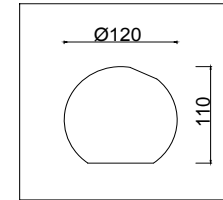

FREYA
TRADITION OF QUALITY

Instruction

FR5062WL-01B

1 x E14 (40W)

Model: FR5062WL-01B
Collection: Modern
Series: Dane

Wall Lamps