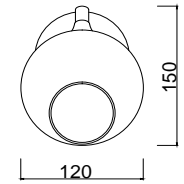

FREYA
TRADITION OF QUALITY

Instruction

FR5062WL-01B

1 x E14 (40W)

Model: FR5062WL-01B
Collection: Modern
Series: Dane

Wall Lamps