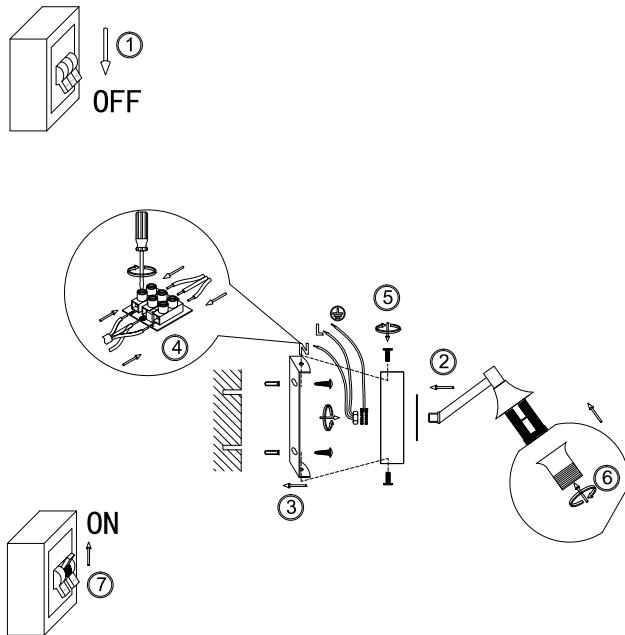

FREYA
TRADITION OF QUALITY

Instruction

FR5062WL-01B

1 x E14 (40W)

Model: FR5062WL-01B
Collection: Modern
Series: Dane

Wall Lamps