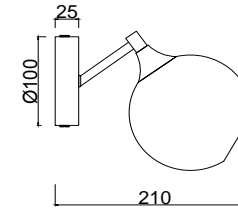

FREYA
TRADITION OF QUALITY

Instruction

FR5062WL-01B

1 x E14 (40W)

Model: FR5062WL-01B
Collection: Modern
Series: Dane

Wall Lamps