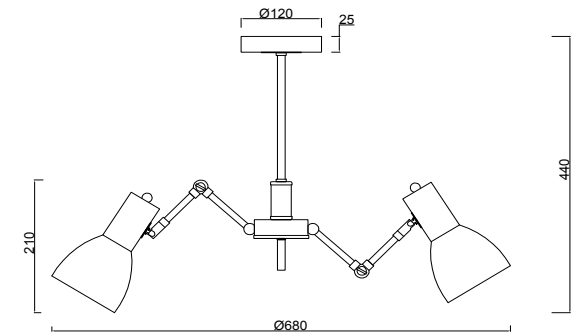

FREYA
TRADITION OF QUALITY

Instruction

FR5080PL-06W

6 x E14 (40W)

Model: FR5080PL-06W
Collection: Modern
Series: Avery

Ceiling Lamps