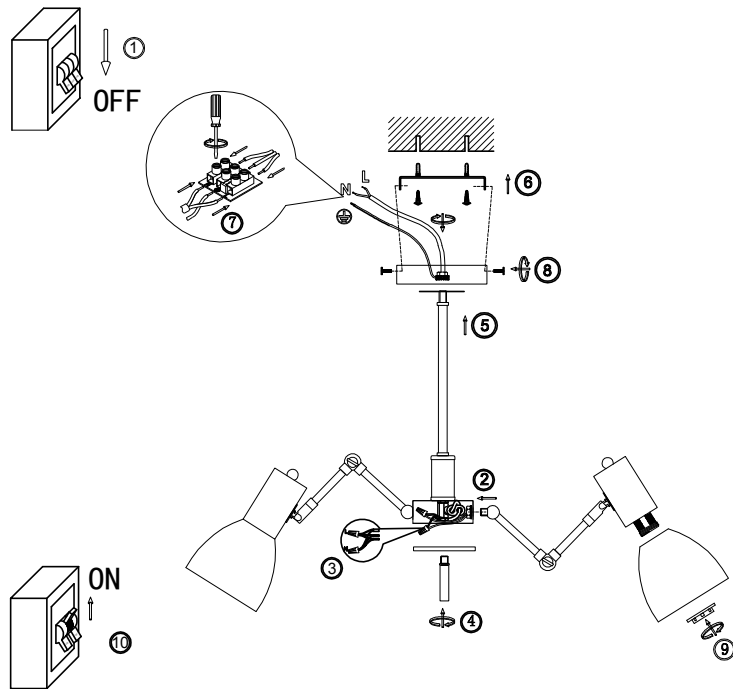

FREYA
TRADITION OF QUALITY

Instruction

FR5080PL-06W

6 x E14 (40W)

Model: FR5080PL-06W
Collection: Modern
Series: Avery

Ceiling Lamps