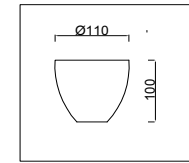

FREYA
TRADITION OF QUALITY

Instruction

FR5080PL-06W

6 x E14 (40W)

Model: FR5080PL-06W
Collection: Modern
Series: Avery

Ceiling Lamps