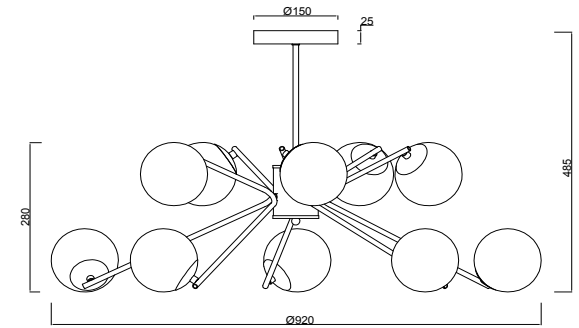

FREYA
TRADITION OF QUALITY

Instruction

FR5083PL-10CH

10 x E14 (40W)

Model: FR5083PL-10CH
Collection: Modern
Series: Nancy

Ceiling Lamps