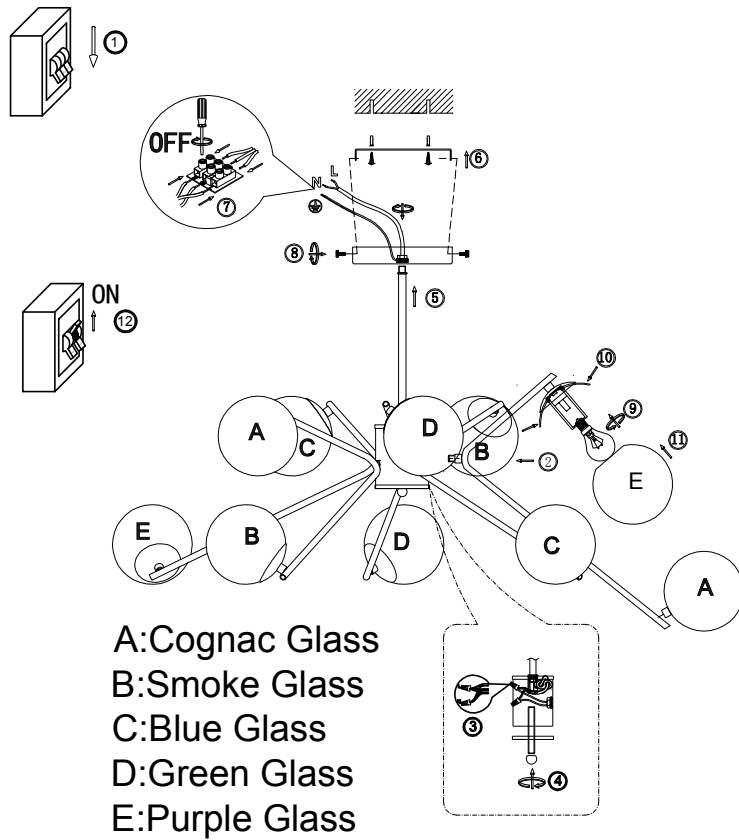

FREYA
TRADITION OF QUALITY

Instruction

FR5083PL-10CH

10 x E14 (40W)

Model: FR5083PL-10CH
Collection: Modern
Series: Nancy

Ceiling Lamps