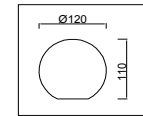

FREYA
TRADITION OF QUALITY

Instruction

FR5083PL-10CH

10 x E14 (40W)

Model: FR5083PL-10CH
Collection: Modern
Series: Nancy

Ceiling Lamps