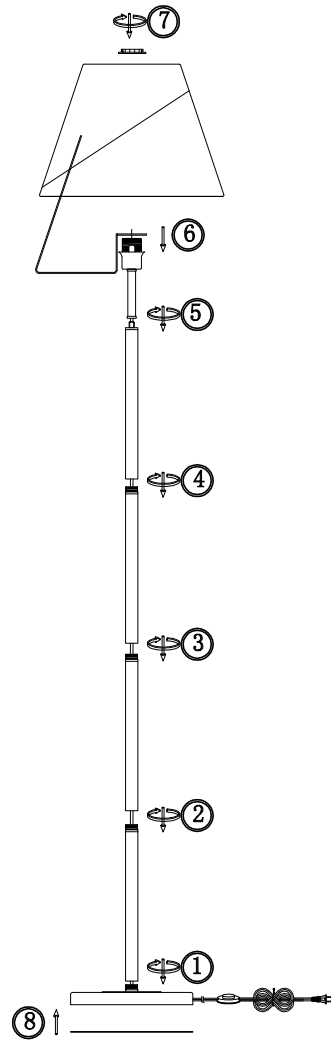

FREYA
TRADITION OF QUALITY

Instruction

FR5084FL-01G

1 x E27 (60W)

Model: FR5084FL-01G
Collection: Modern
Series: Vanessa

Floor Lamps