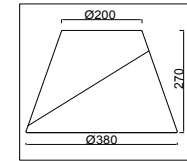

FREYA
TRADITION OF QUALITY

Instruction

FR5084FL-01G

1 x E27 (60W)

Model: FR5084FL-01G
Collection: Modern
Series: Vanessa

Floor Lamps