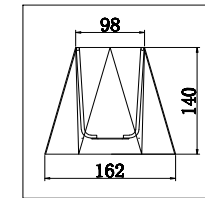

# Instruction

FR5086WL-01N

1 x E14 (40W)

Model: FR5086WL-01N  
Collection: Modern  
Series: Faina

Wall Lamps