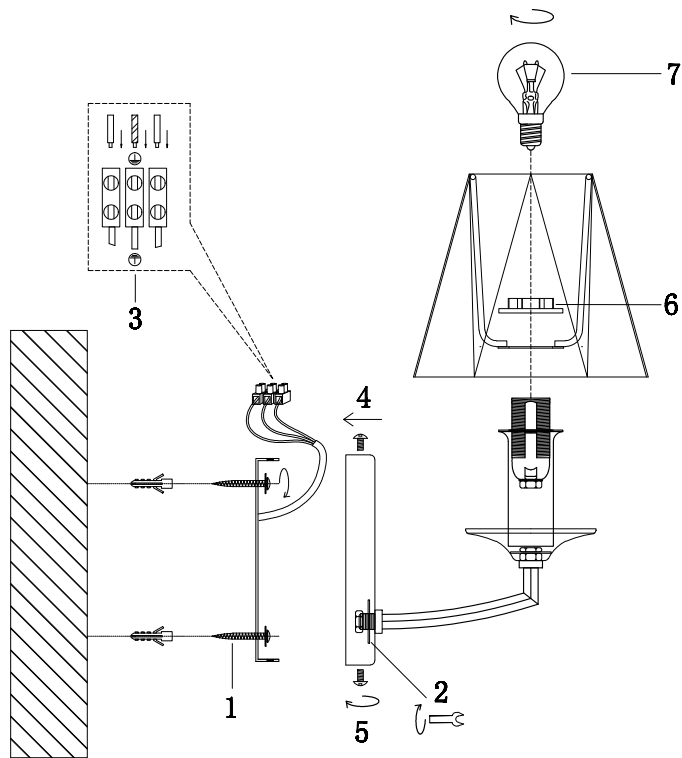

# Instruction

FR5086WL-01N

1 x E14 (40W)

Model: FR5086WL-01N  
Collection: Modern  
Series: Faina

Wall Lamps