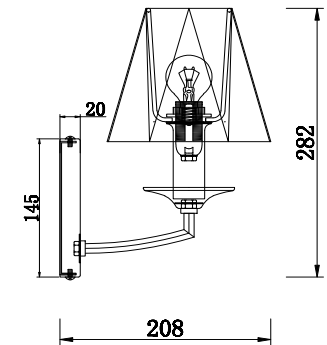

# Instruction

FR5086WL-01N

1 x E14 (40W)

Model: FR5086WL-01N  
Collection: Modern  
Series: Faina

Wall Lamps