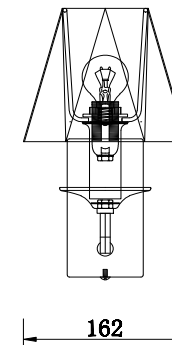

# Instruction

FR5086WL-01N

1 x E14 (40W)

Model: FR5086WL-01N  
Collection: Modern  
Series: Faina

Wall Lamps