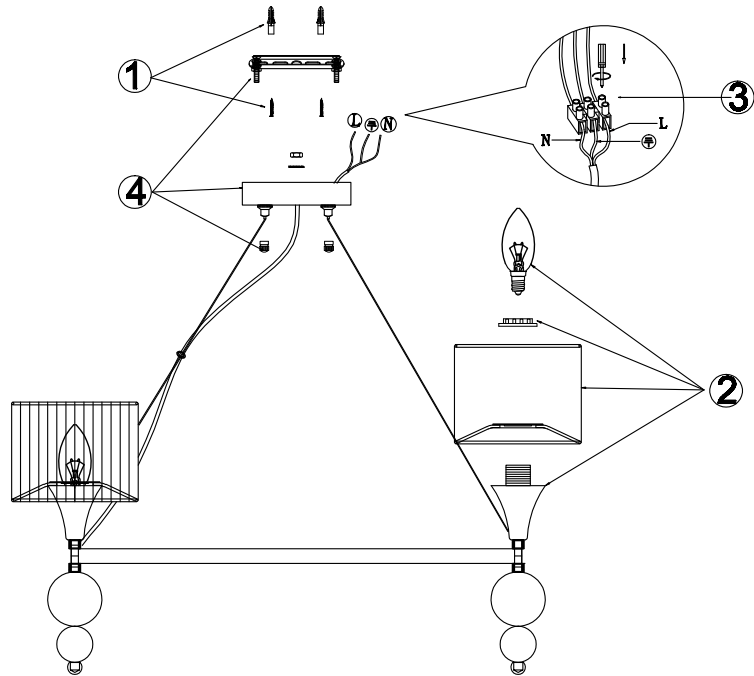

FREYA
TRADITION OF QUALITY

Instruction

FR5093PL-05CH

5 x E14 (40W)

Model: FR5093PL-05CH
Collection: Modern
Series: New Series 093

Ceiling Lamps