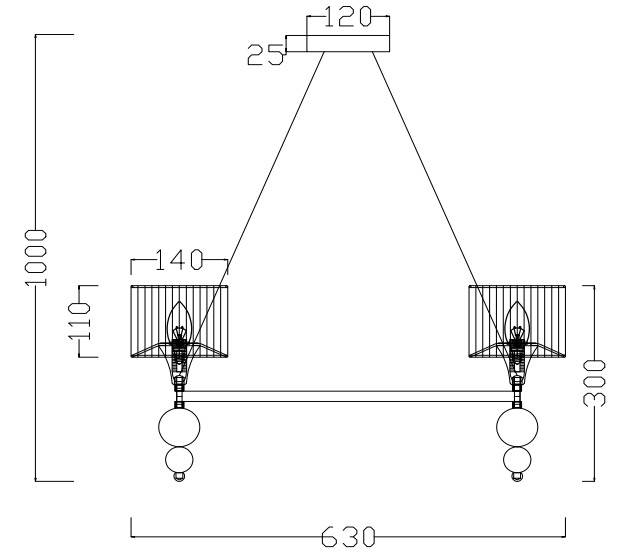

FREYA
TRADITION OF QUALITY

Instruction

FR5093PL-05CH

5 x E14 (40W)

Model: FR5093PL-05CH
Collection: Modern
Series: New Series 093

Ceiling Lamps