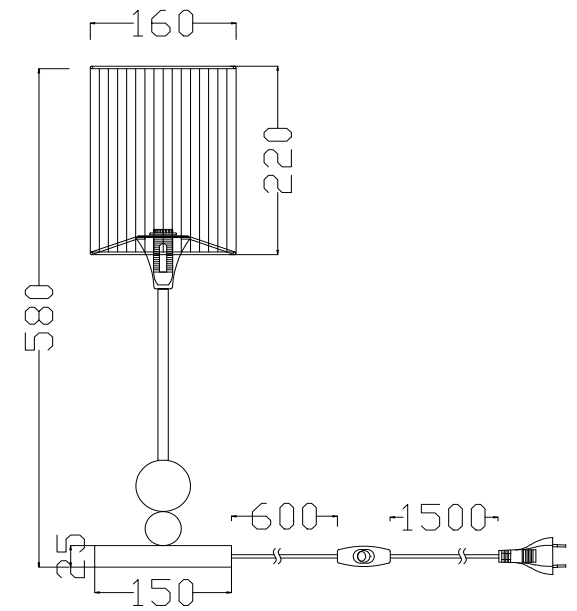

# Instruction

FR5093TL-01CH

1 x E14 (40W)

Model: FR5093TL-01CH  
Collection: Modern  
Series: New Series 093

Table Lamps