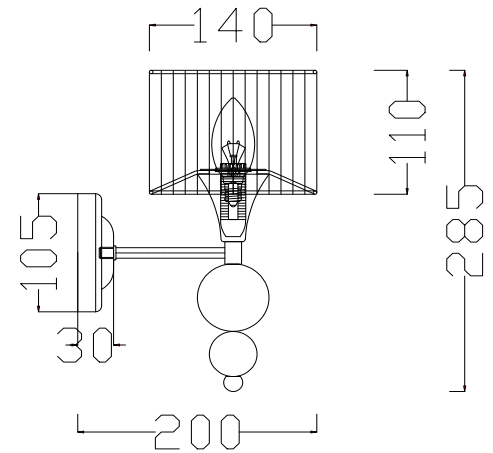

FREYA
TRADITION OF QUALITY

Instruction

FR5093WL-01CH

1 x E14 (40W)

Model: FR5093WL-01CH
Collection: Modern
Series: New Series 093

Wall Lamps