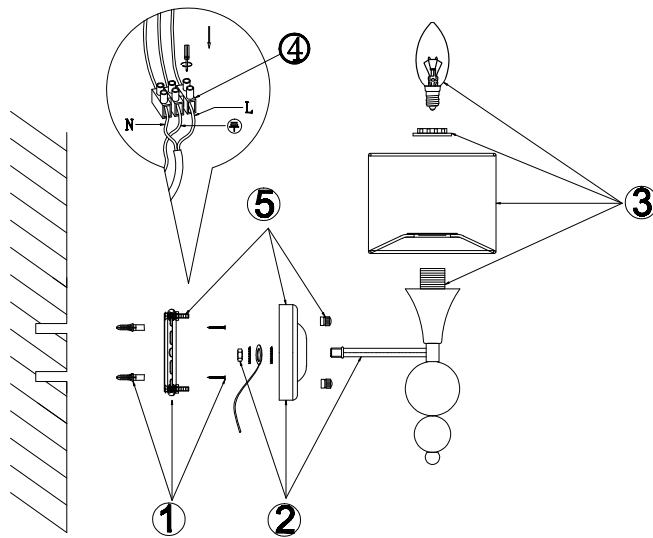

FREYA
TRADITION OF QUALITY

Instruction

FR5093WL-01CH

1 x E14 (40W)

Model: FR5093WL-01CH
Collection: Modern
Series: New Series 093

Wall Lamps