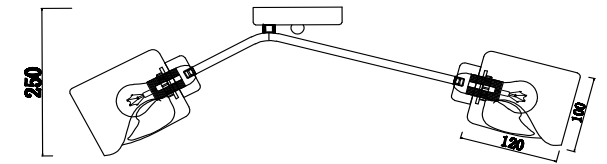

FREYA
TRADITION OF QUALITY

Instruction

FR5095CL-04G

4 x E14 (40W)

Model: FR5095CL-04G
Collection: Modern
Series: Isabella

Ceiling Lamps