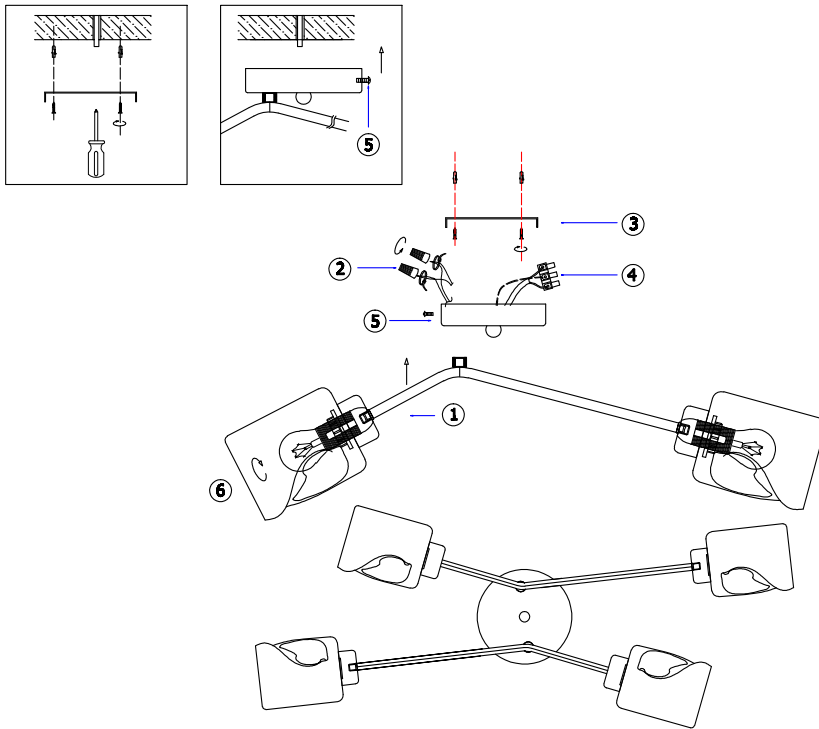

FREYA
TRADITION OF QUALITY

Instruction

FR5095CL-04G

4 x E14 (40W)

Model: FR5095CL-04G
Collection: Modern
Series: Isabella

Ceiling Lamps