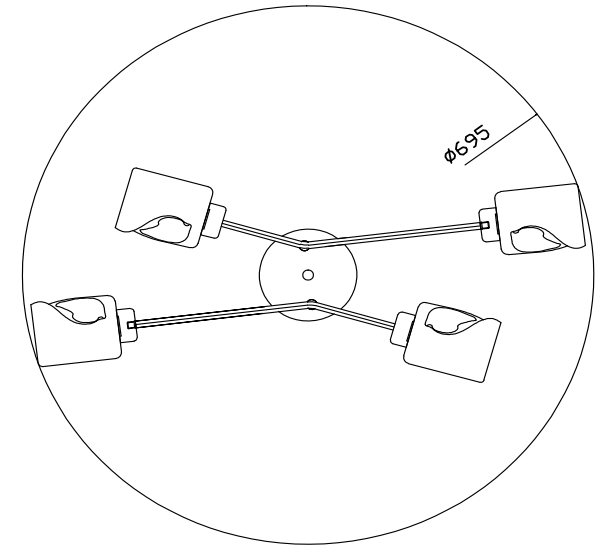

FREYA
TRADITION OF QUALITY

Instruction

FR5095CL-04G

4 x E14 (40W)

Model: FR5095CL-04G
Collection: Modern
Series: Isabella

Ceiling Lamps