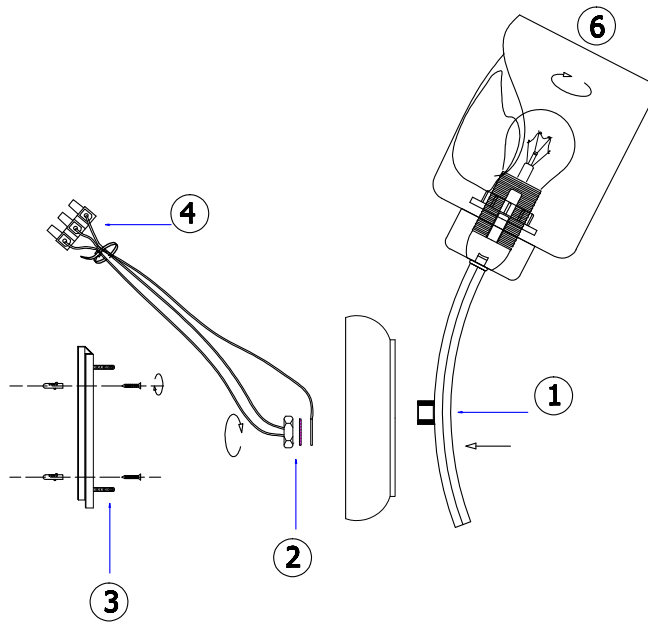

FREYA
TRADITION OF QUALITY

Instruction

FR5095WL-01G

1 x E14 (40W)

Model: FR5095WL-01G
Collection: Modern
Series: Isabella

Wall Lamps