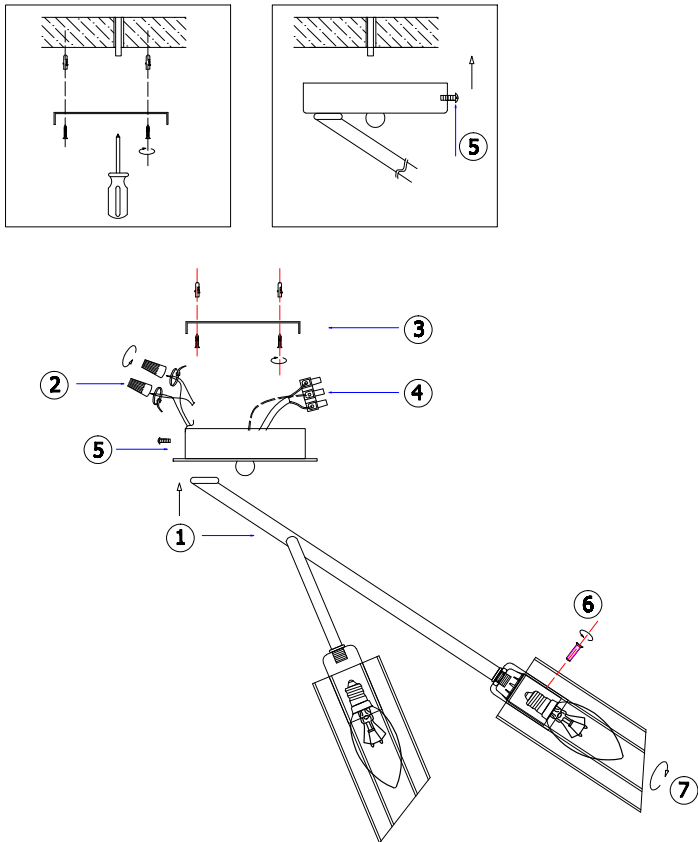

# Instruction

FR5097CL-08CH

8 x E14 (40W)

Model: FR5097CL-08CH  
Collection: Modern  
Series: New Series 097

Ceiling Lamps