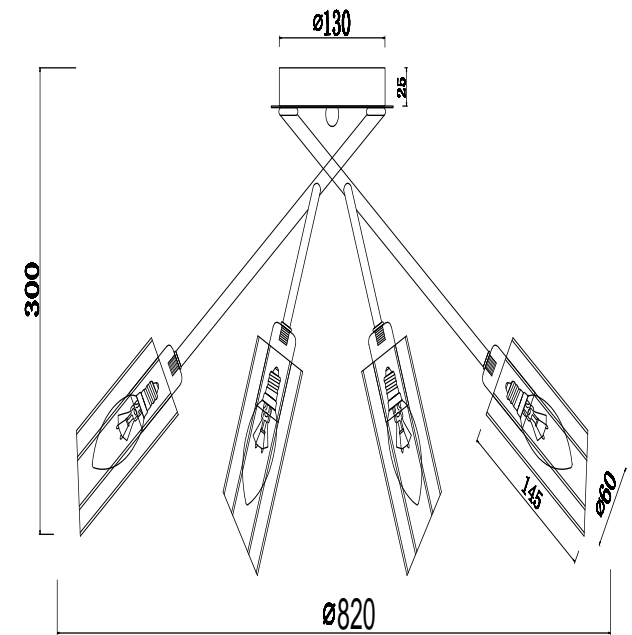

# Instruction

FR5097CL-08CH

8 x E14 (40W)

Model: FR5097CL-08CH  
Collection: Modern  
Series: New Series 097

Ceiling Lamps