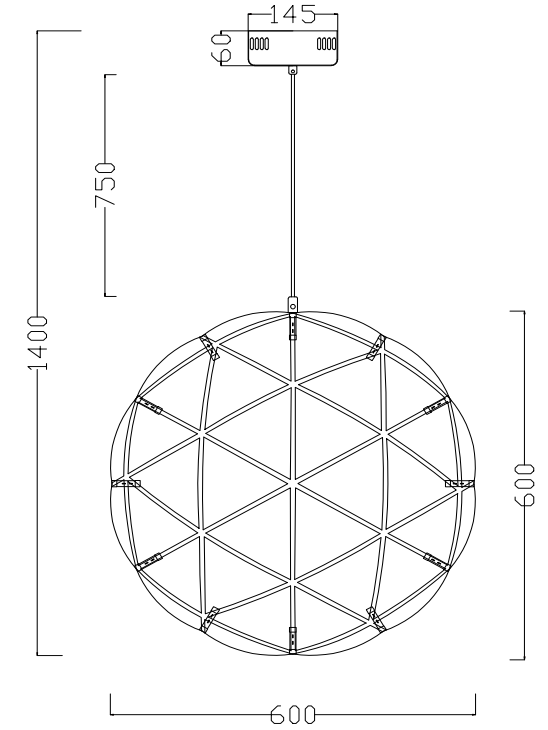

FREYA
TRADITION OF QUALITY

Instruction

FR5099PL-L45CH

MAX 52W
3300 Lumen

Model: FR5099PL-L45CH
Collection: Modern
Series: Amber

Pendant Lamps